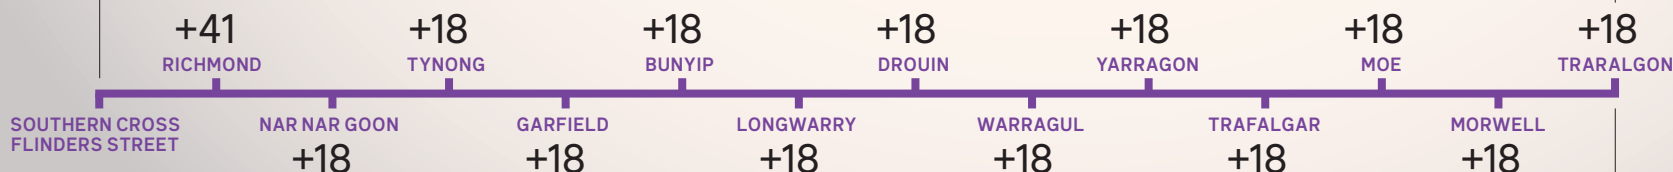

Weekend services

- Two new Saturday trains from Traralgon to Southern Cross departing at 08:30 and 15:54.
- Two new Sunday trains from Traralgon to Southern Cross departing at 13:54 and 15:54.