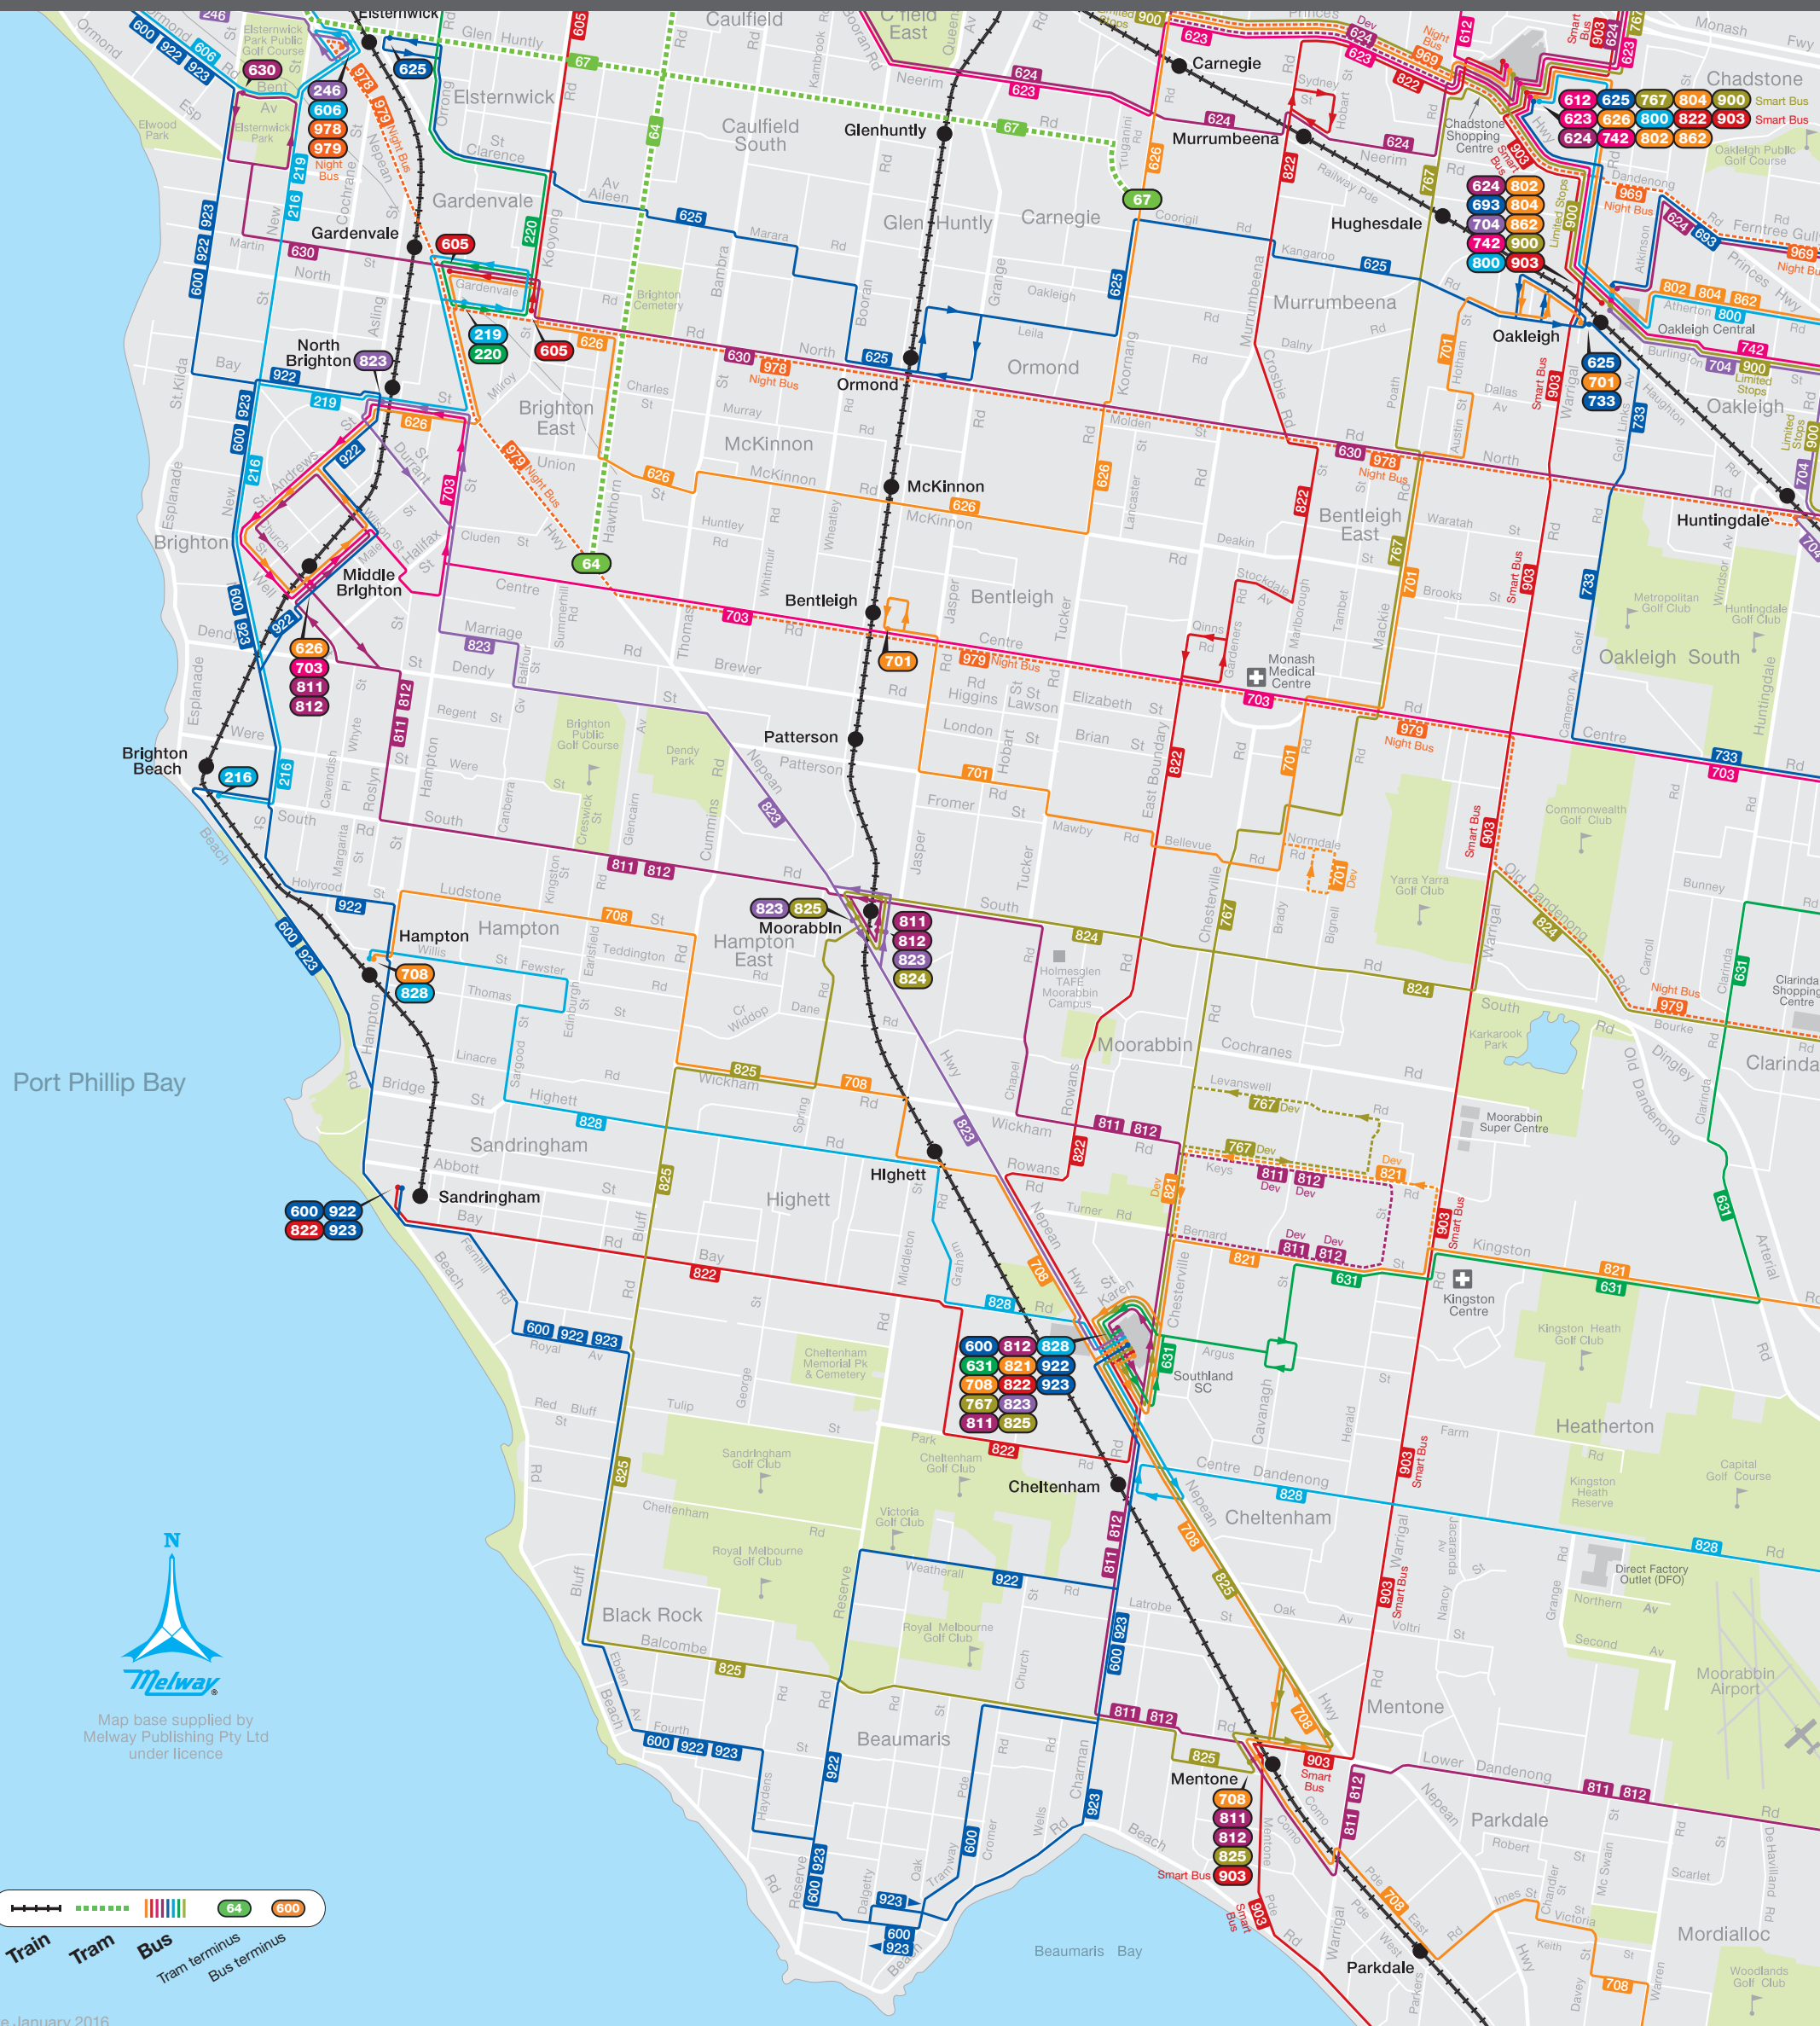

City of Bayside

Map base supplied by Melway Publishing Pty Ltd under licence

 Train
 Tram
 Bus
 Tram terminus
 Bus terminus