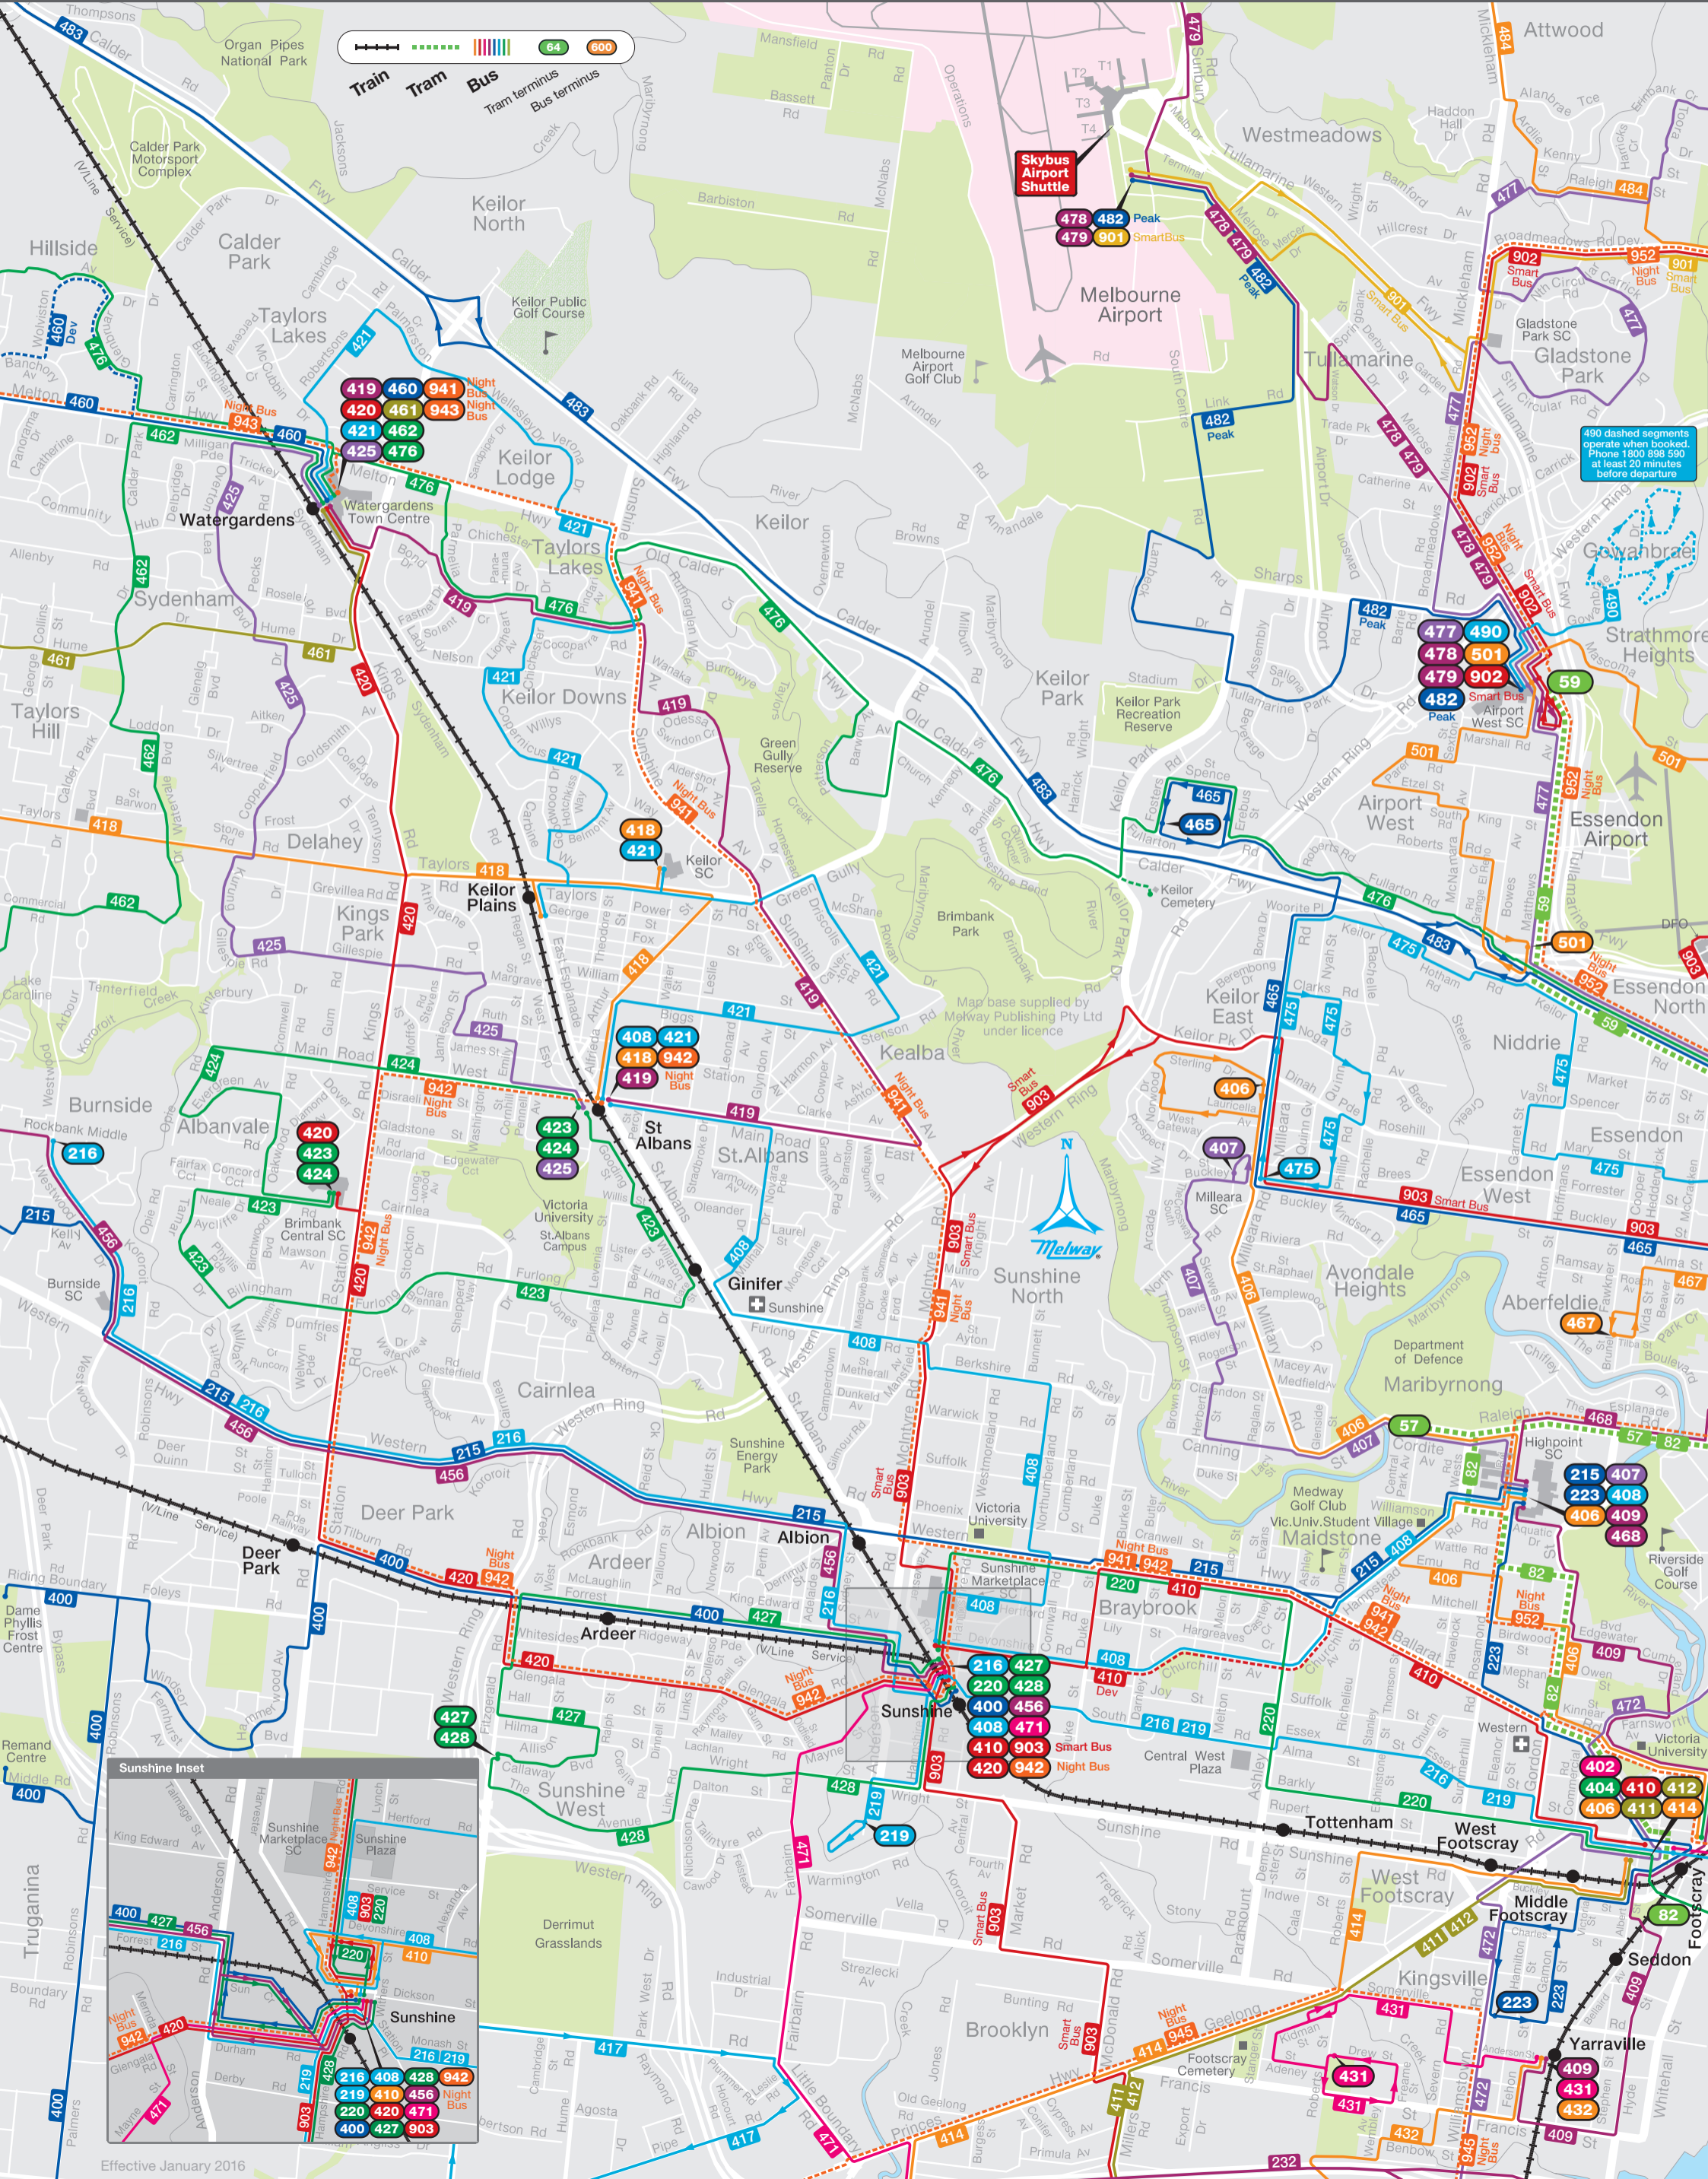

City of Brimbank

Effective January 2016