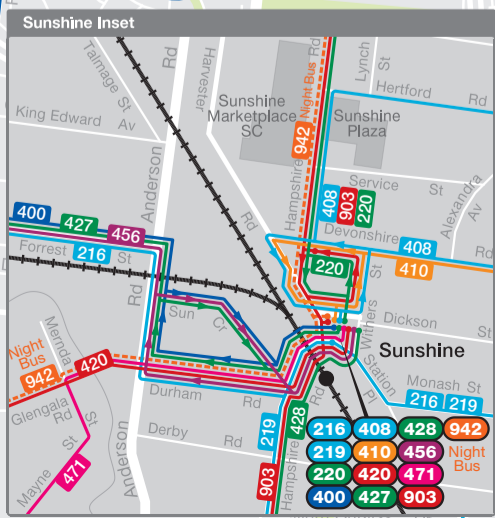

City of Brimbank

Effective January 2016