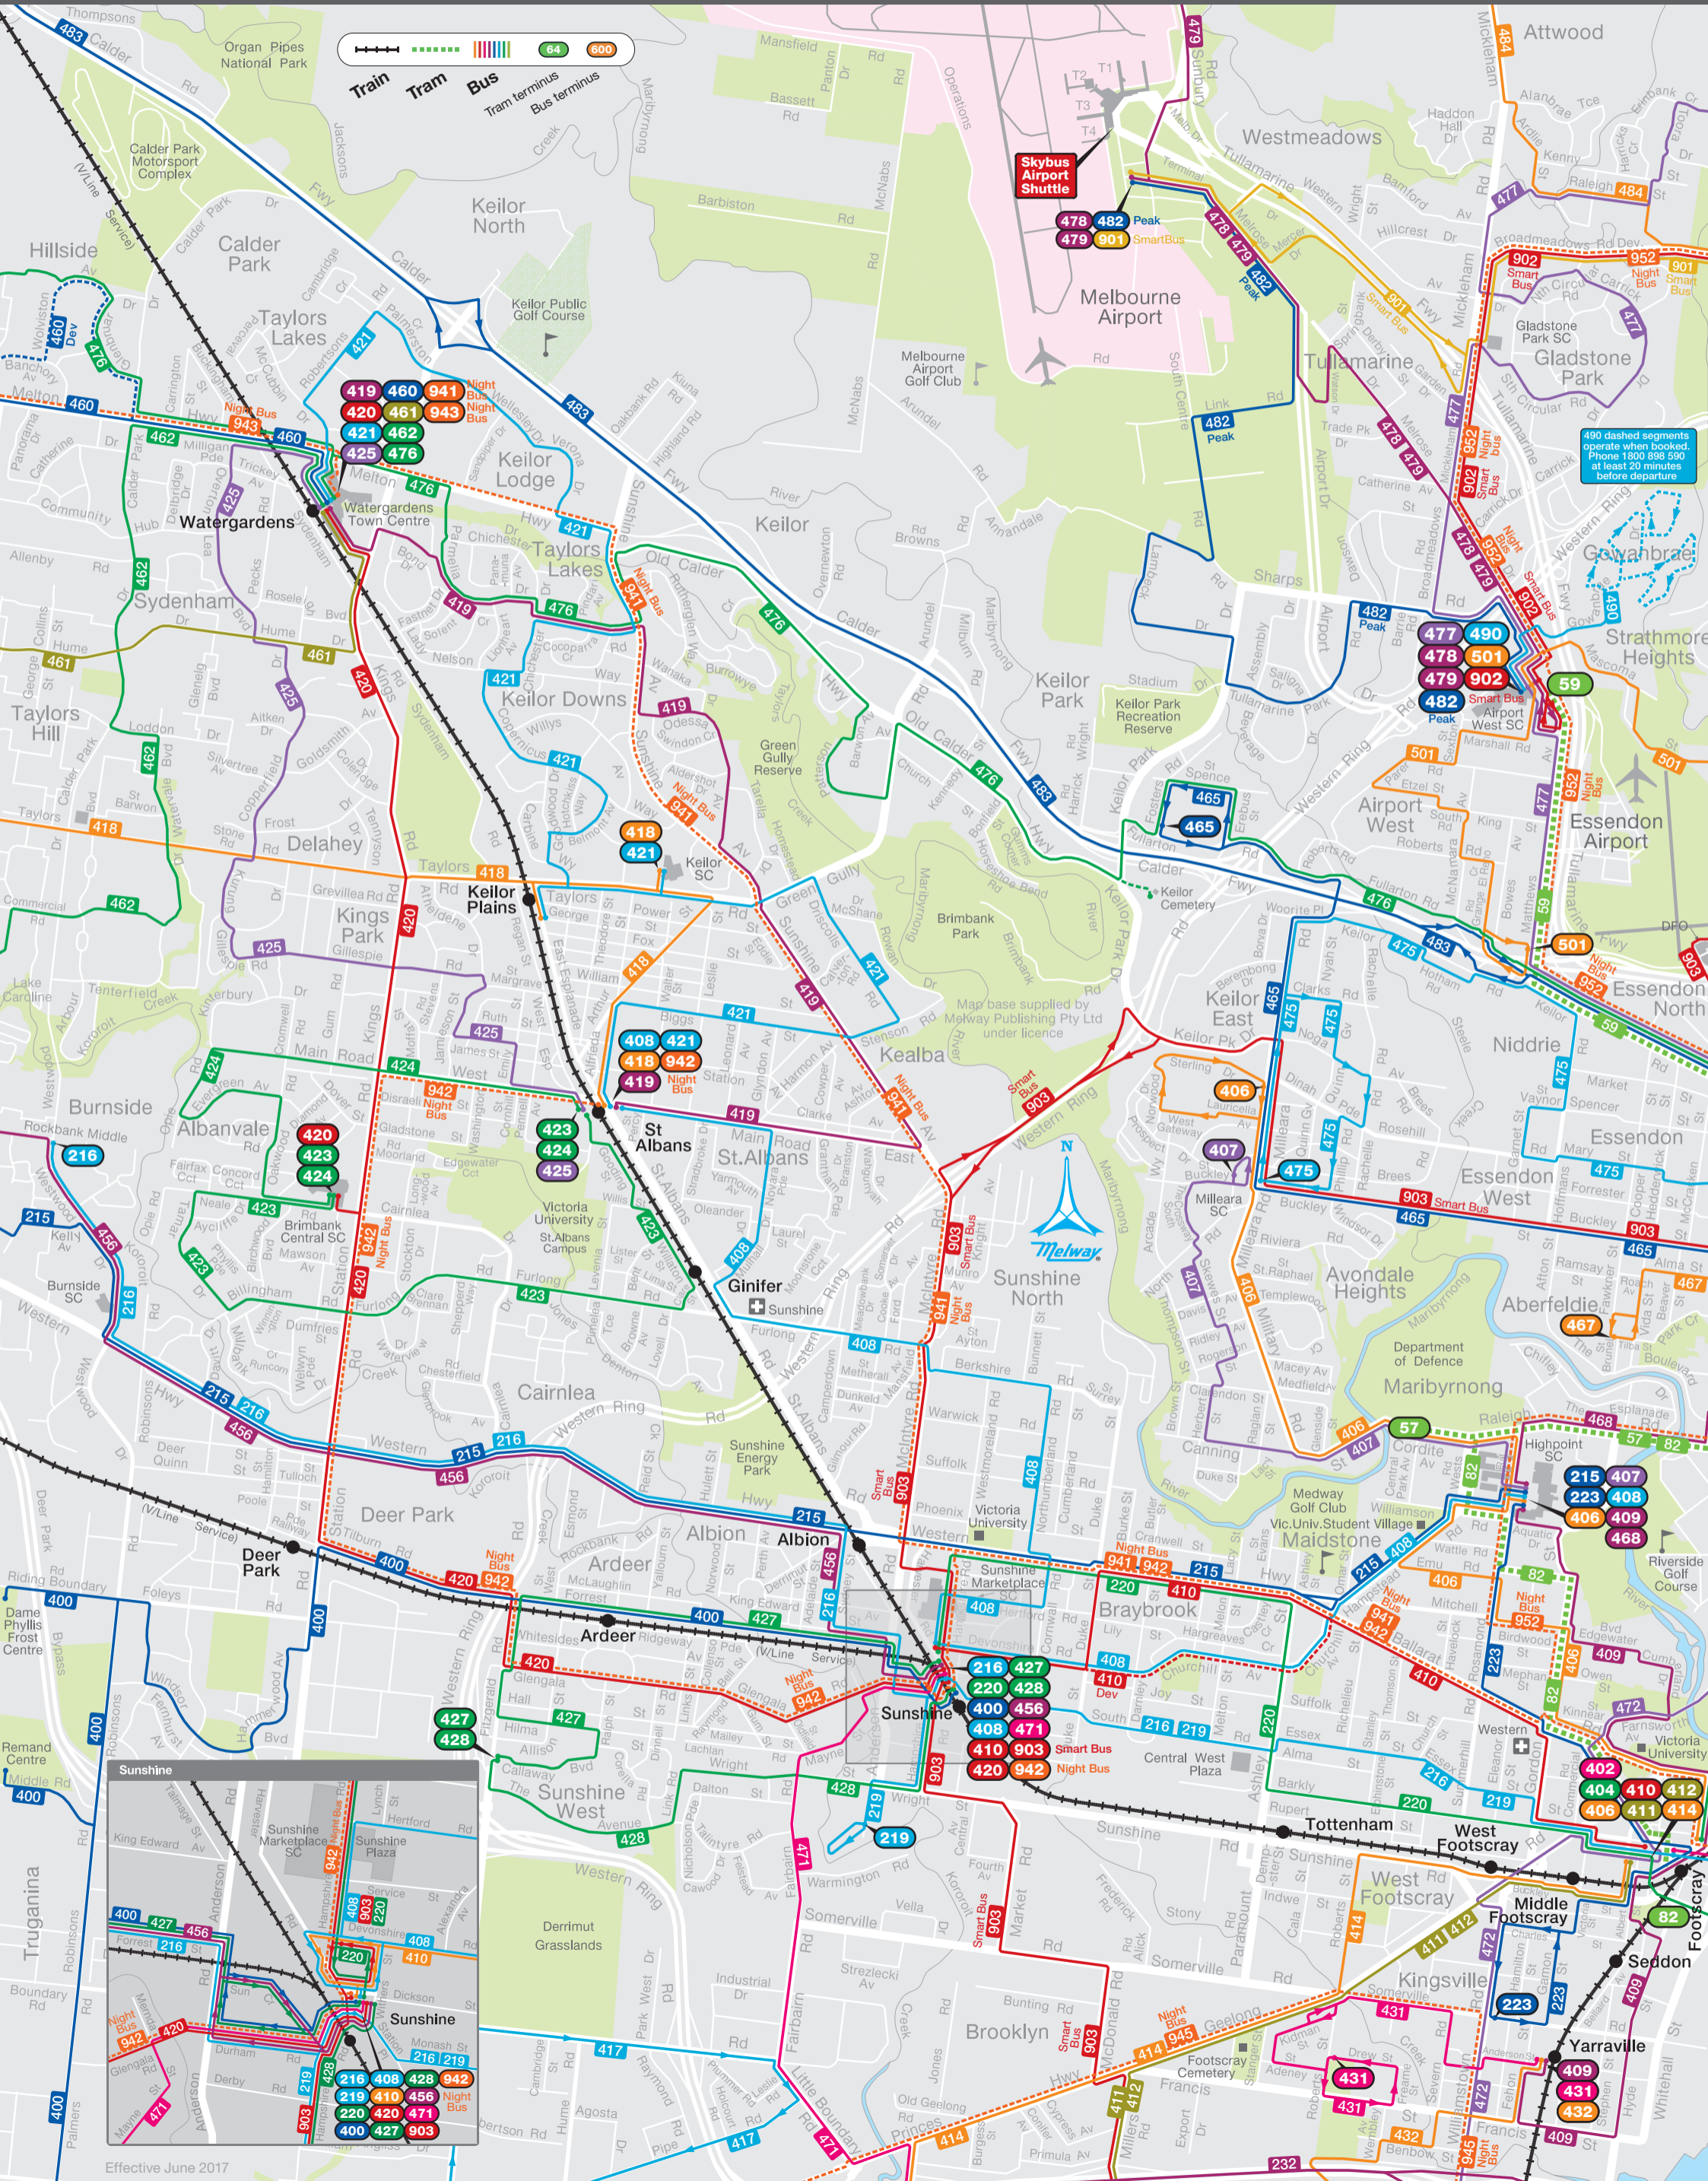

City of Brimbank

—— Train
—— Tram
—— Bus
—— Tram terminus
—— Bus terminus