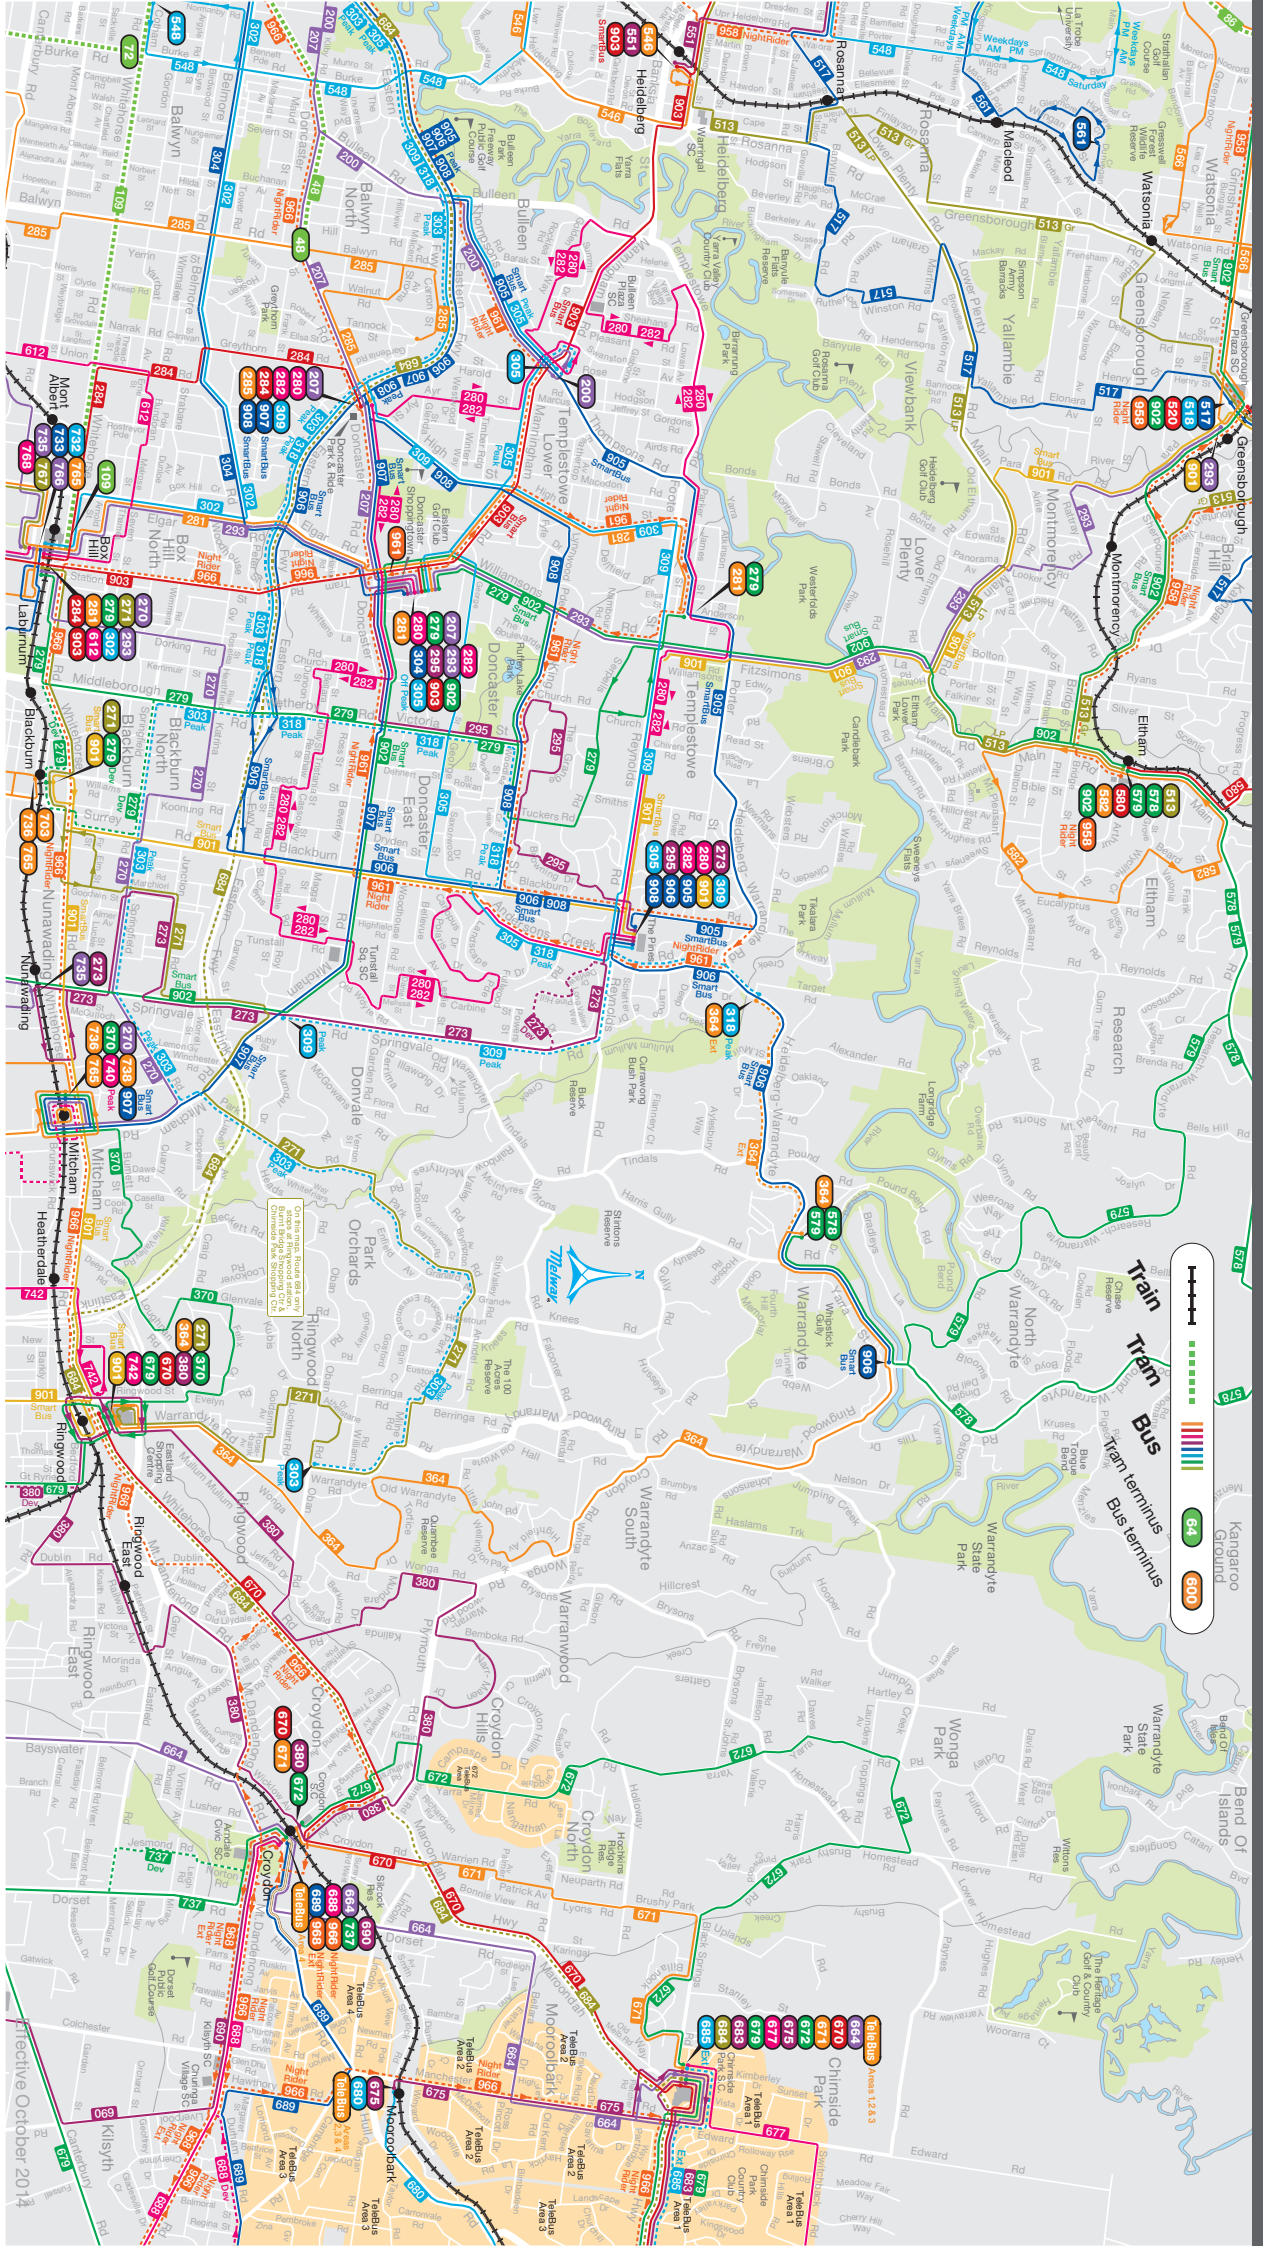

# City of Manningham

**Legend:**

- Train (Black line with cross-ticks)
- Tram (Green dashed line)
- Bus (Multi-colored vertical bars)
- Tram terminus (Green circle with '84')
- Bus terminus (Green circle with '900')