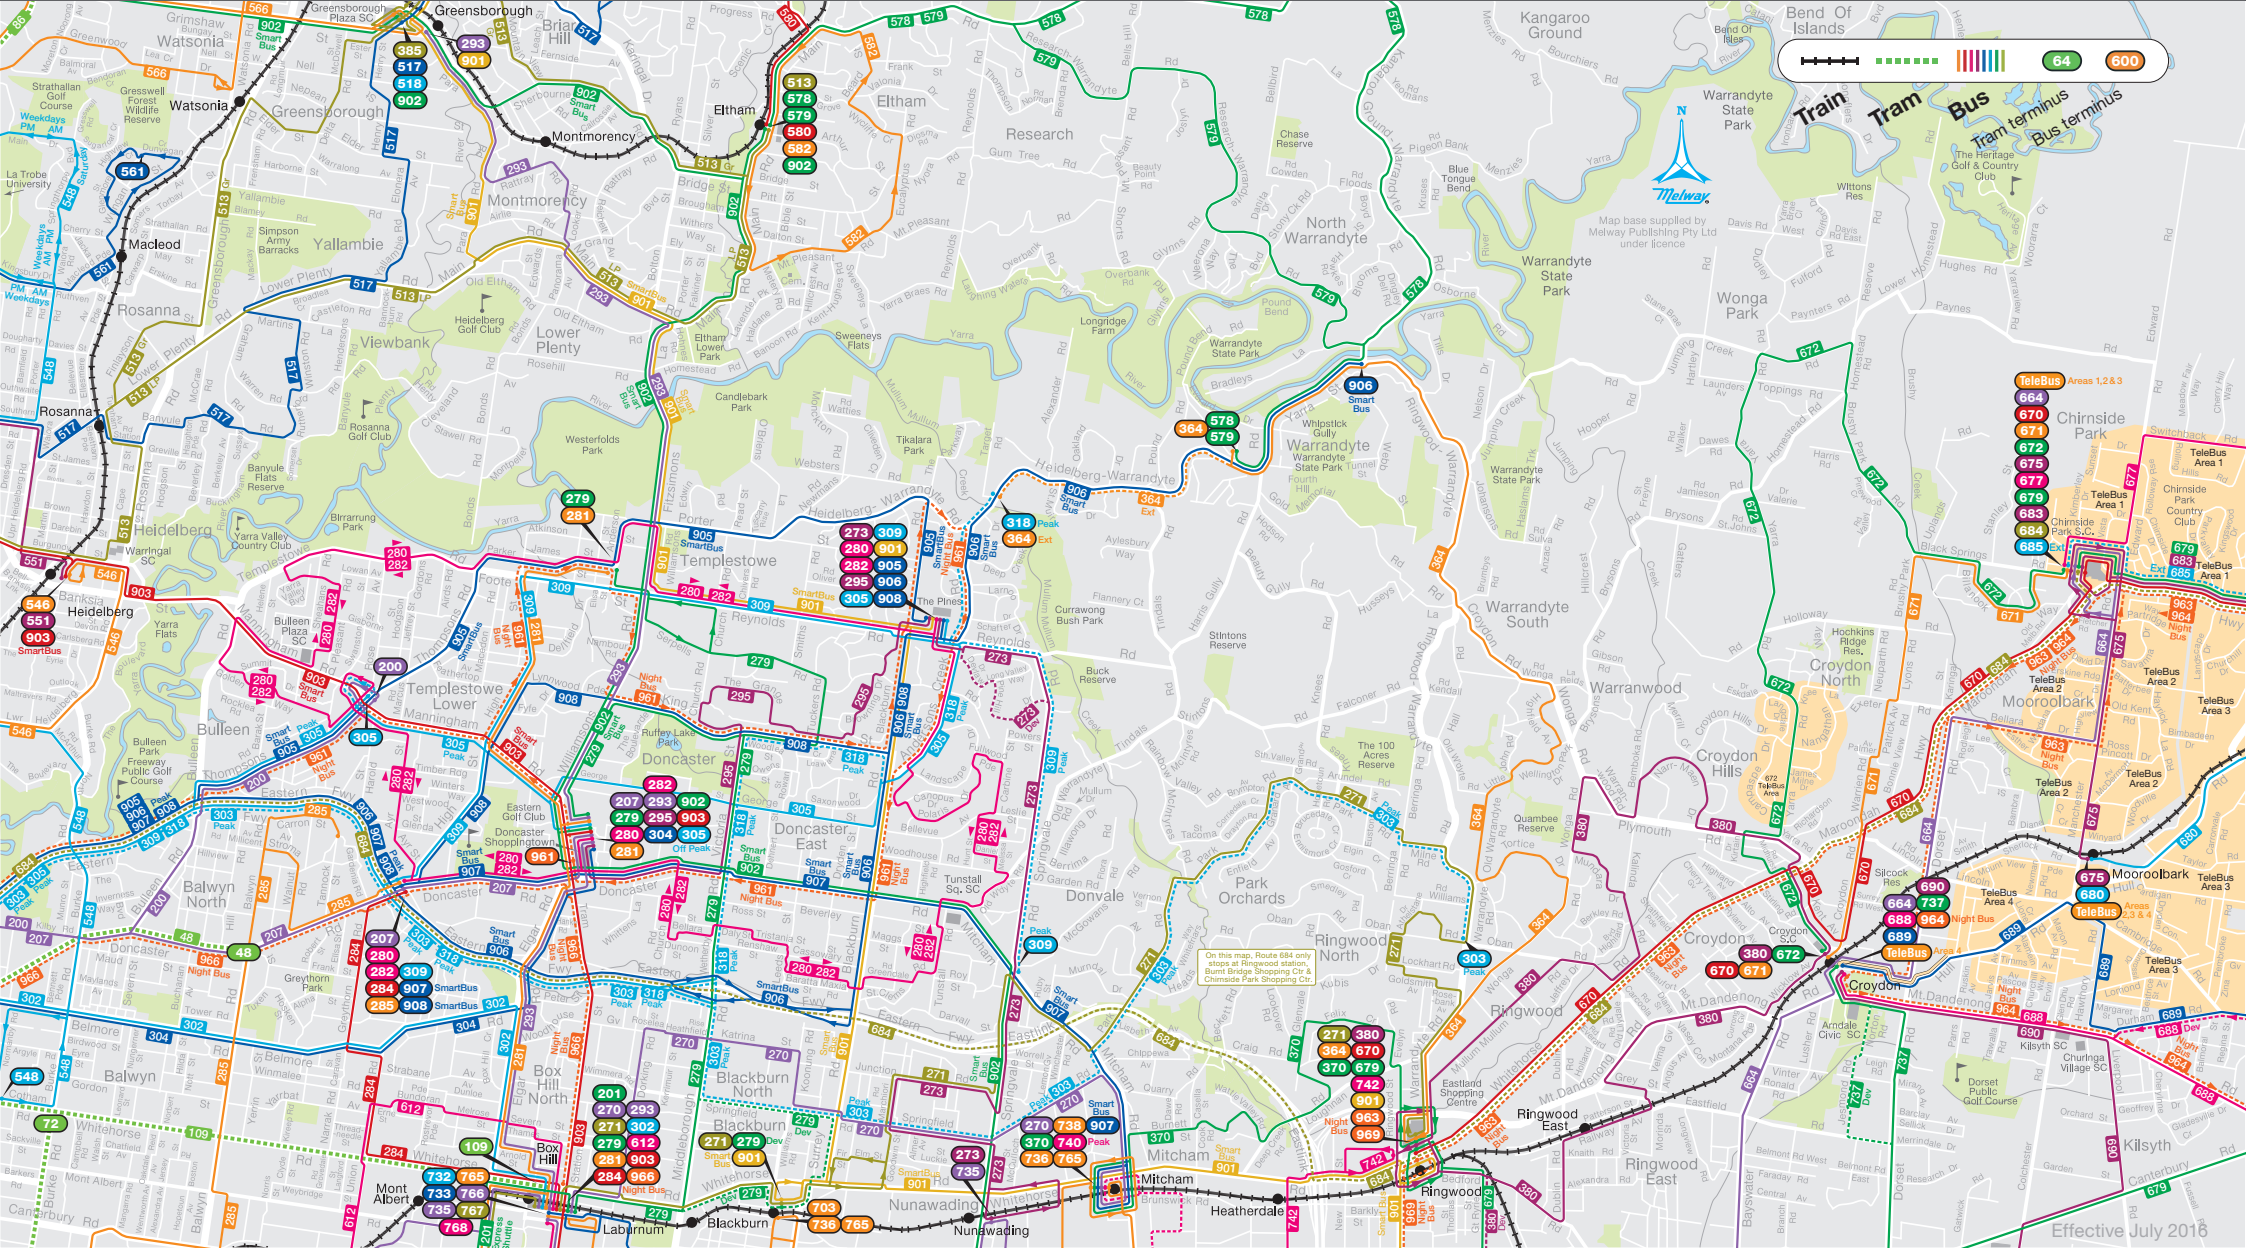

# City of Manningham

TeleBus Areas 1,2&3

|     |
|-----|
| 664 |
| 670 |
| 671 |
| 672 |
| 675 |
| 677 |
| 683 |
| 684 |
| 685 |

TeleBus Area 1

|     |
|-----|
| 679 |
| 683 |
| 685 |

TeleBus Area 2

|     |
|-----|
| 675 |
| 676 |
| 677 |
| 678 |
| 679 |
| 680 |
| 681 |
| 682 |
| 683 |
| 684 |
| 685 |

TeleBus Area 3

|     |
|-----|
| 675 |
| 676 |
| 677 |
| 678 |
| 679 |
| 680 |
| 681 |
| 682 |
| 683 |
| 684 |
| 685 |

On this map, Route 684 only stops at Ringwood station, Burnt Bridge Shopping Ctr & Chirnside Park Shopping Ctr.