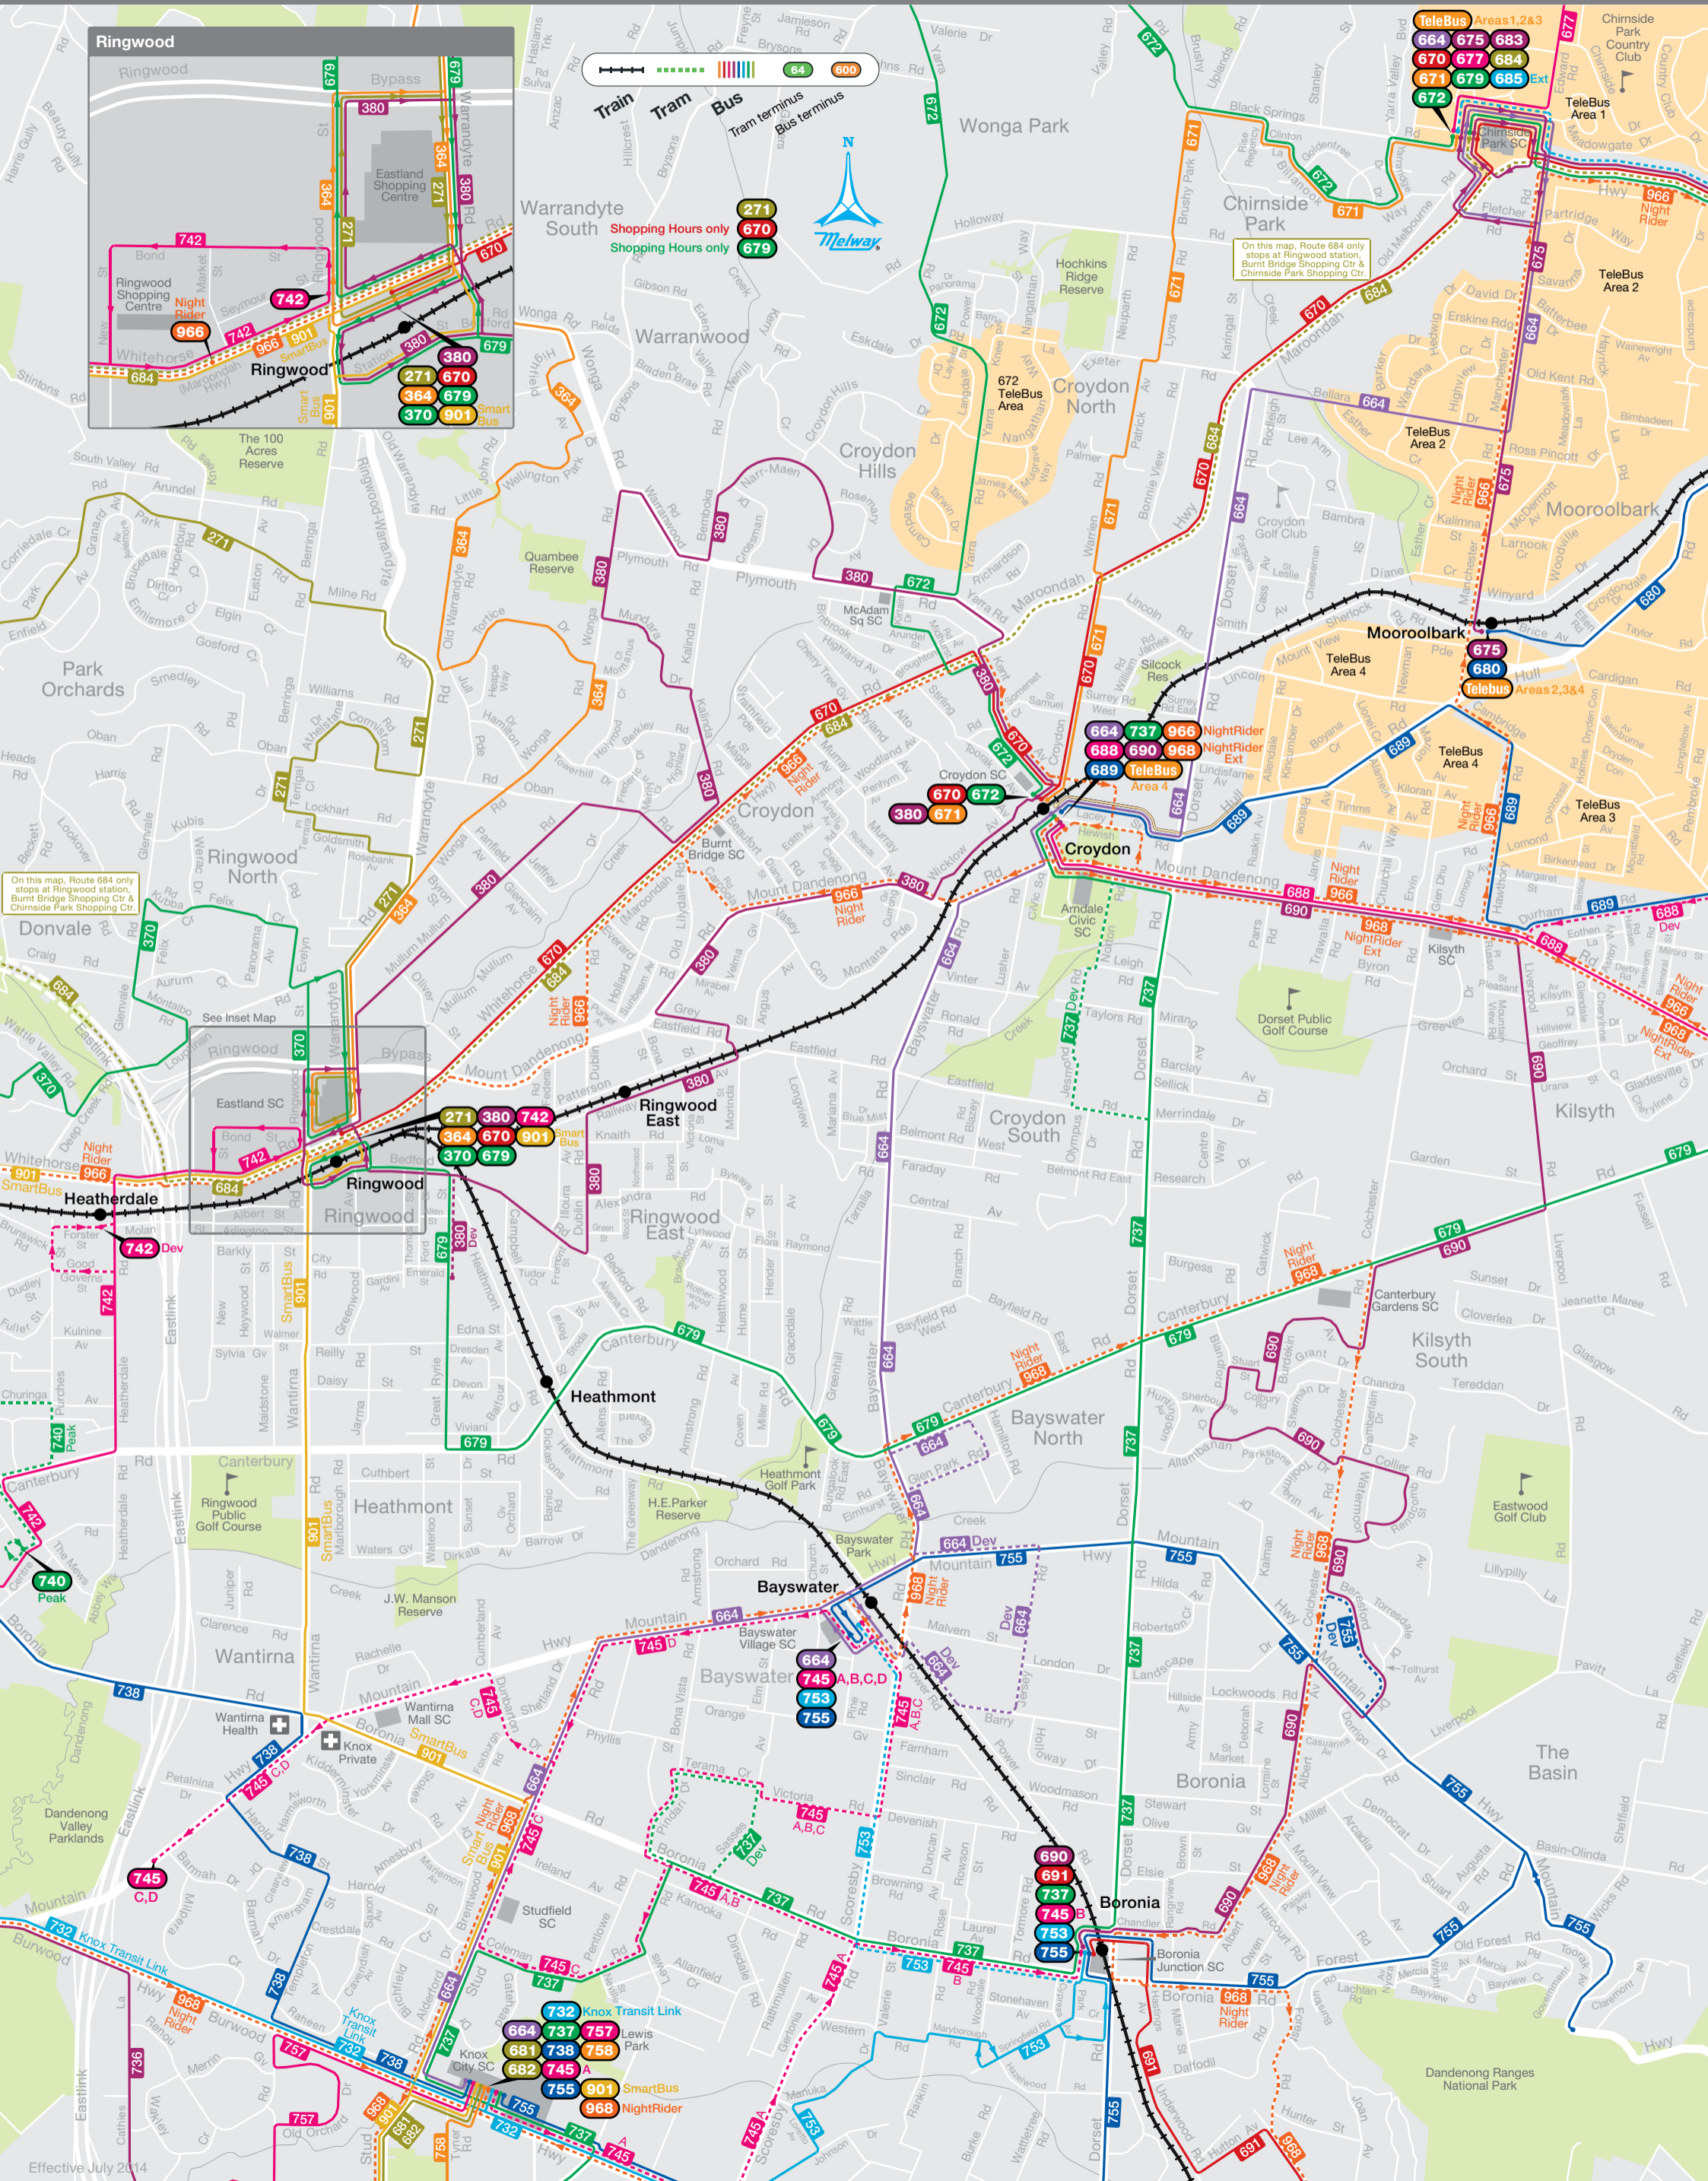

City of Maroondah

Train
 Tram
 Bus
 Bus terminus (shown in green)

271
 670
 679
 Shopping Hours only

On this map, Route 684 only stops at Ringwood station, Burnt Bridge Shopping Ctr & Chirnside Park Shopping Ctr.

On this map, Route 684 only stops at Ringwood station, Burnt Bridge Shopping Ctr & Chirnside Park Shopping Ctr.