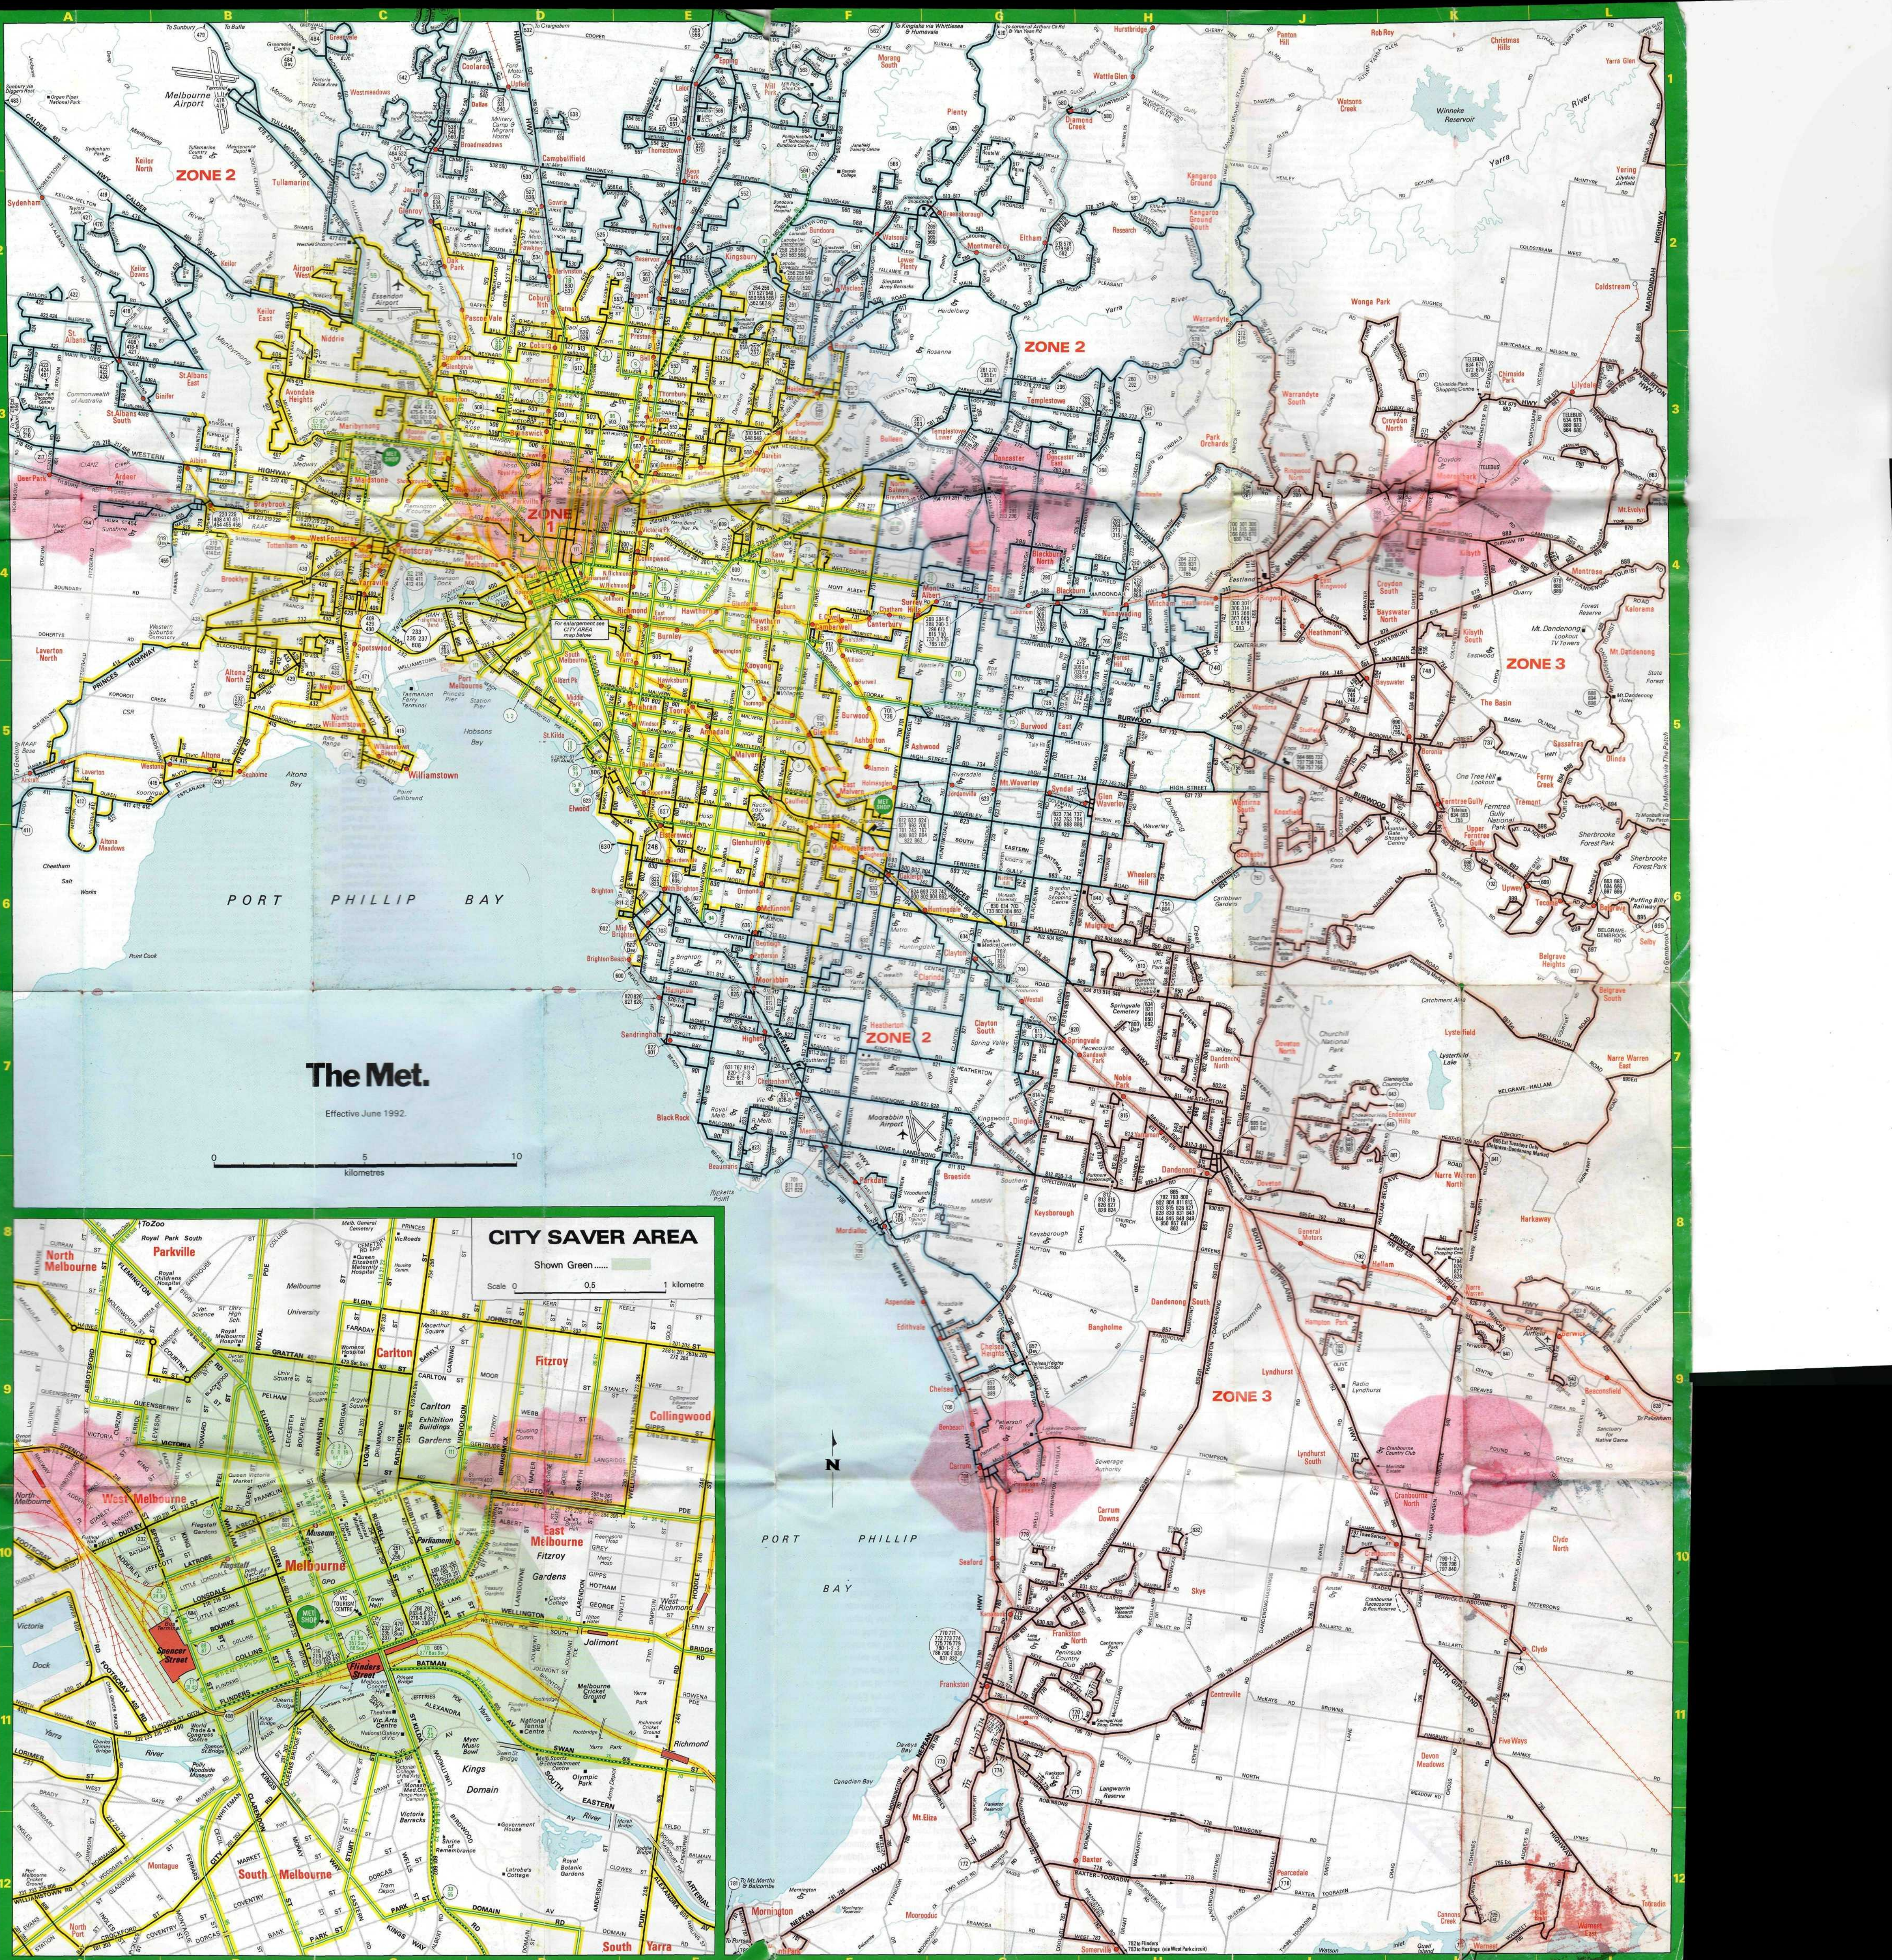

The Met. PUBLIC TRANSPORT MAP.

REFERENCE

Trams.....
Buses.....
Tram & Bus Routes Coincidental.....
Railways.....
Other Roads.....

ZONE 1.....
ZONE 2.....
ZONE 3.....

Overlapping Zones:

APPROPRIATE TICKET TYPES:

Glen Iris to Holmesglen - ZONE 1
Jordansville to Dingley - ZONE 2
Glen Iris to Jordansville - ZONE 1/2
Overlapping Zones also exist on some Tram & Bus routes.

Specific Bus Route only:

No. 555 Zone 2 (Mapref. E3)
No. 612 Zone 2 (Mapref. F4)
No. 630 Zone 2 (Mapref. E5)

For details of services see other side.
Information on this map is subject to change without notice.

INDEX OF LOCALITIES

The Met. Effective June 1992.

CITY SAVER AREA

Shown Green.....

Scale 0 0.5 1 kilometre