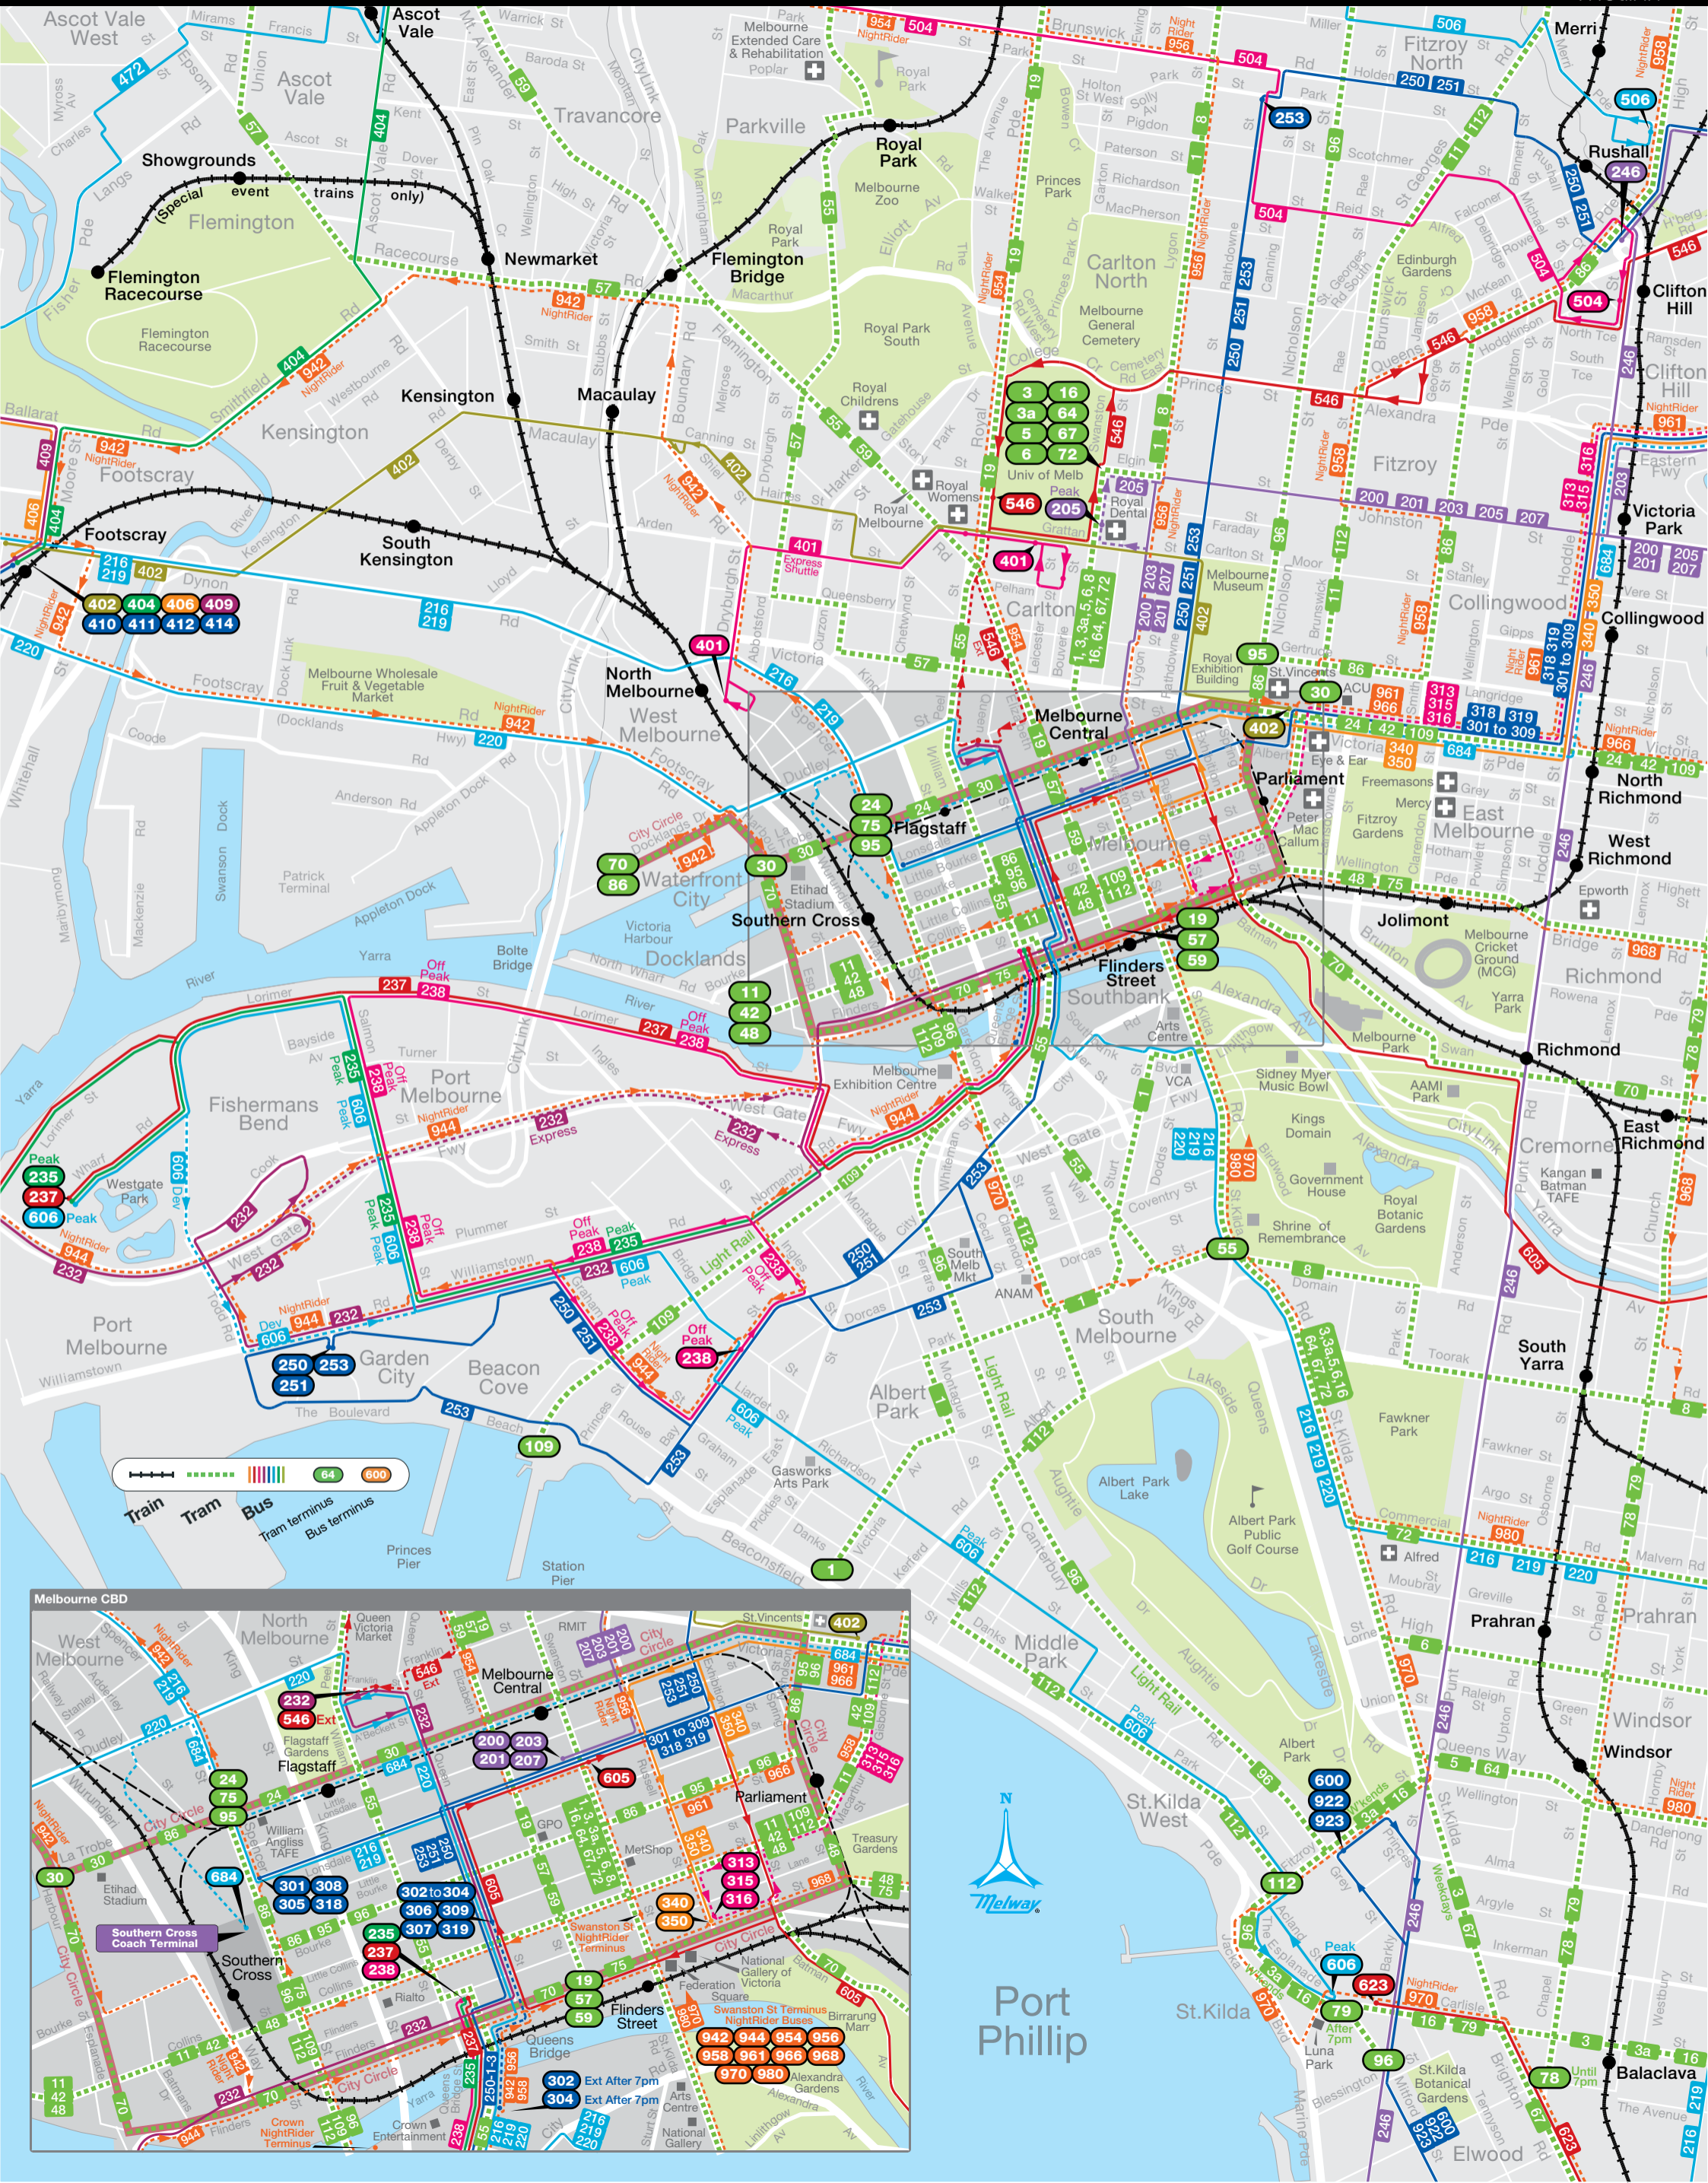

City of Melbourne

Effective April 2010

Legend:

- Train
- Tram
- Bus
- Bus terminus
- Bus terminus