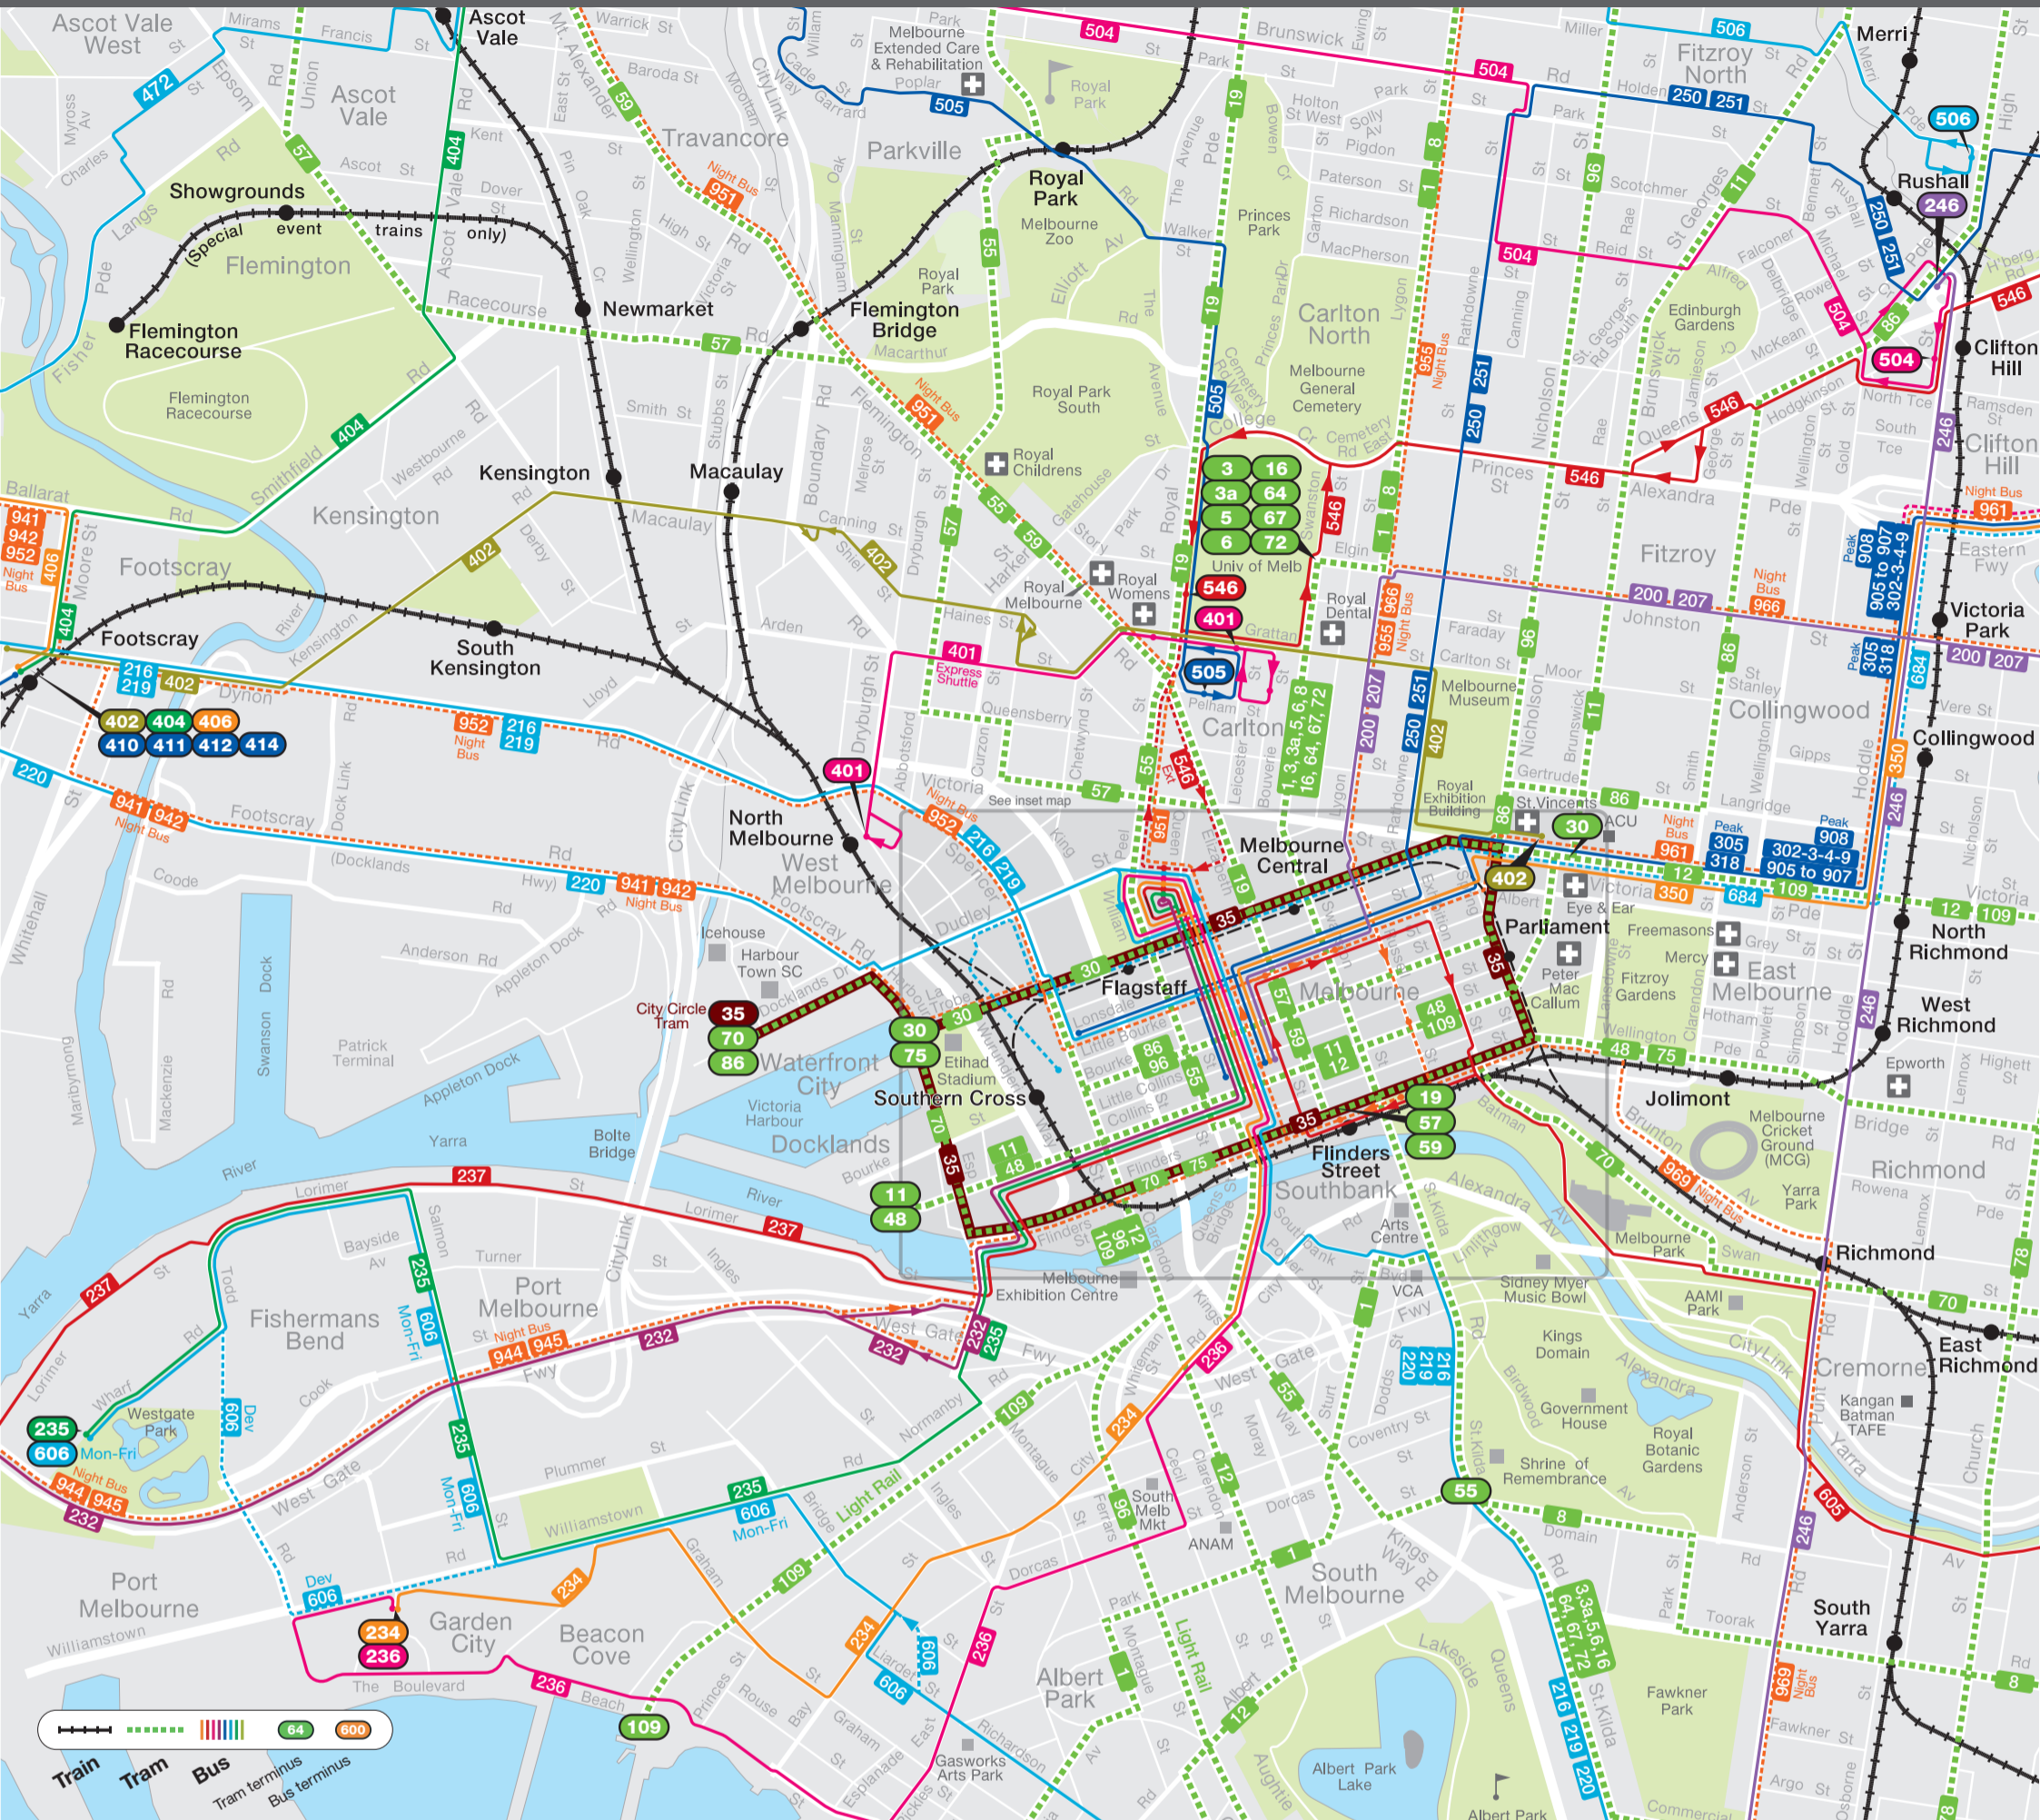

City of Melbourne

Legend:

- Train
- Tram
- Bus
- Bus terminus
- Bus terminus