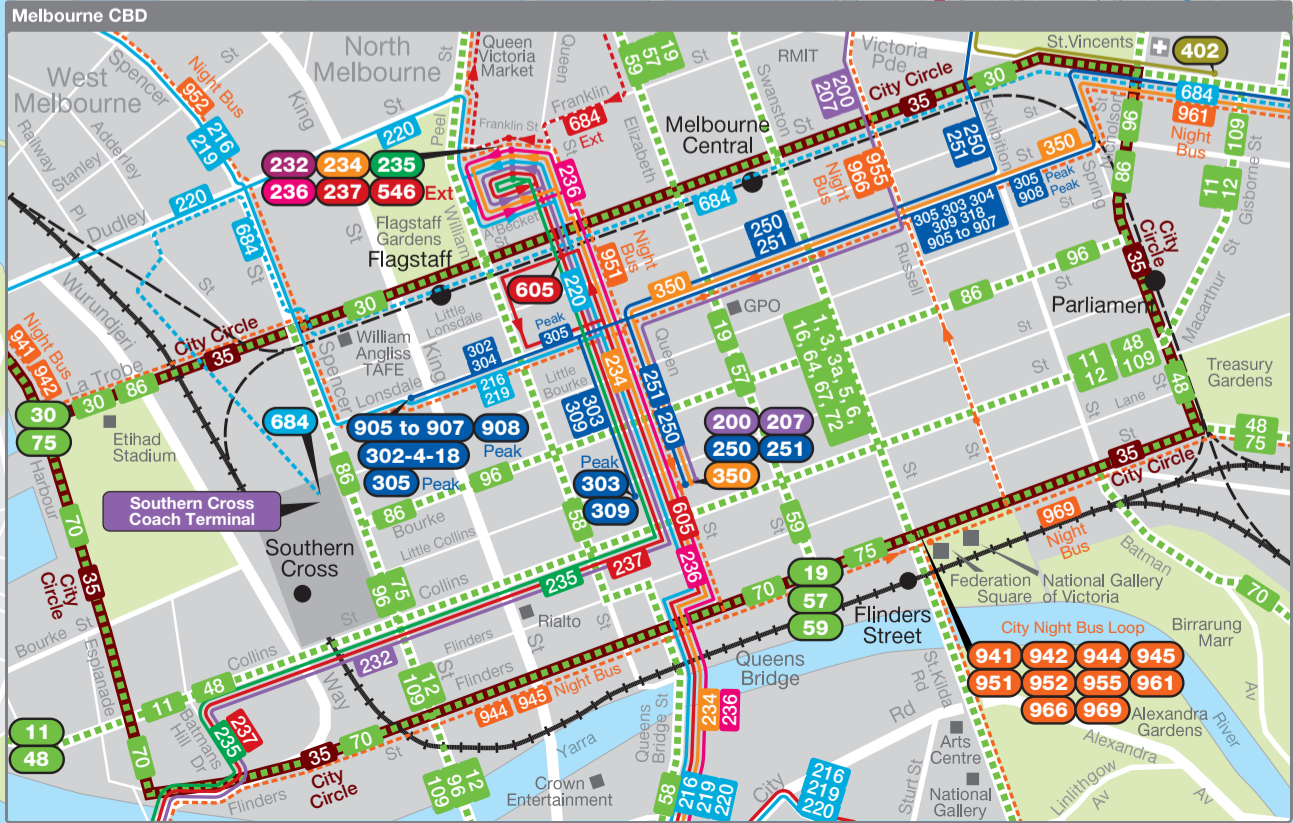

City of Melbourne

Port Phillip Bay