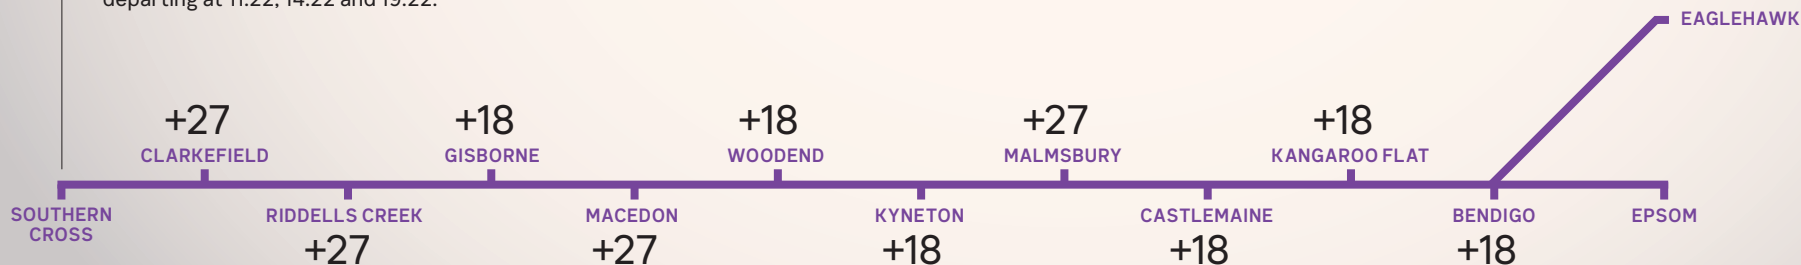

Highlights

Extra train services
+9 Weekday
+9 Weekend

New weekend services on the Bendigo Line deliver an average 60 minute frequency between 7am and 7pm.

From Southern Cross Station

Weekday services

- New 21:52 train from Southern Cross to Bendigo.
- New 23:52 train from Southern Cross to Bendigo from Monday to Thursday.

Weekend services

- New Saturday trains from Southern Cross to Bendigo departing at 11:22, 14:22 and 21:25.
- New Sunday trains from Southern Cross to Bendigo departing at 11:22, 14:22 and 19:22.

Coach services

Changes to the arrival and departure time of coaches to and from:

Ballarat, Southern Cross, Bendigo, Geelong, Daylesford, Swan Hill, Mildura, Barham, Moama, Maryborough, Donald, Lancefield, Gisborne, Maldon and Tooleybuc.