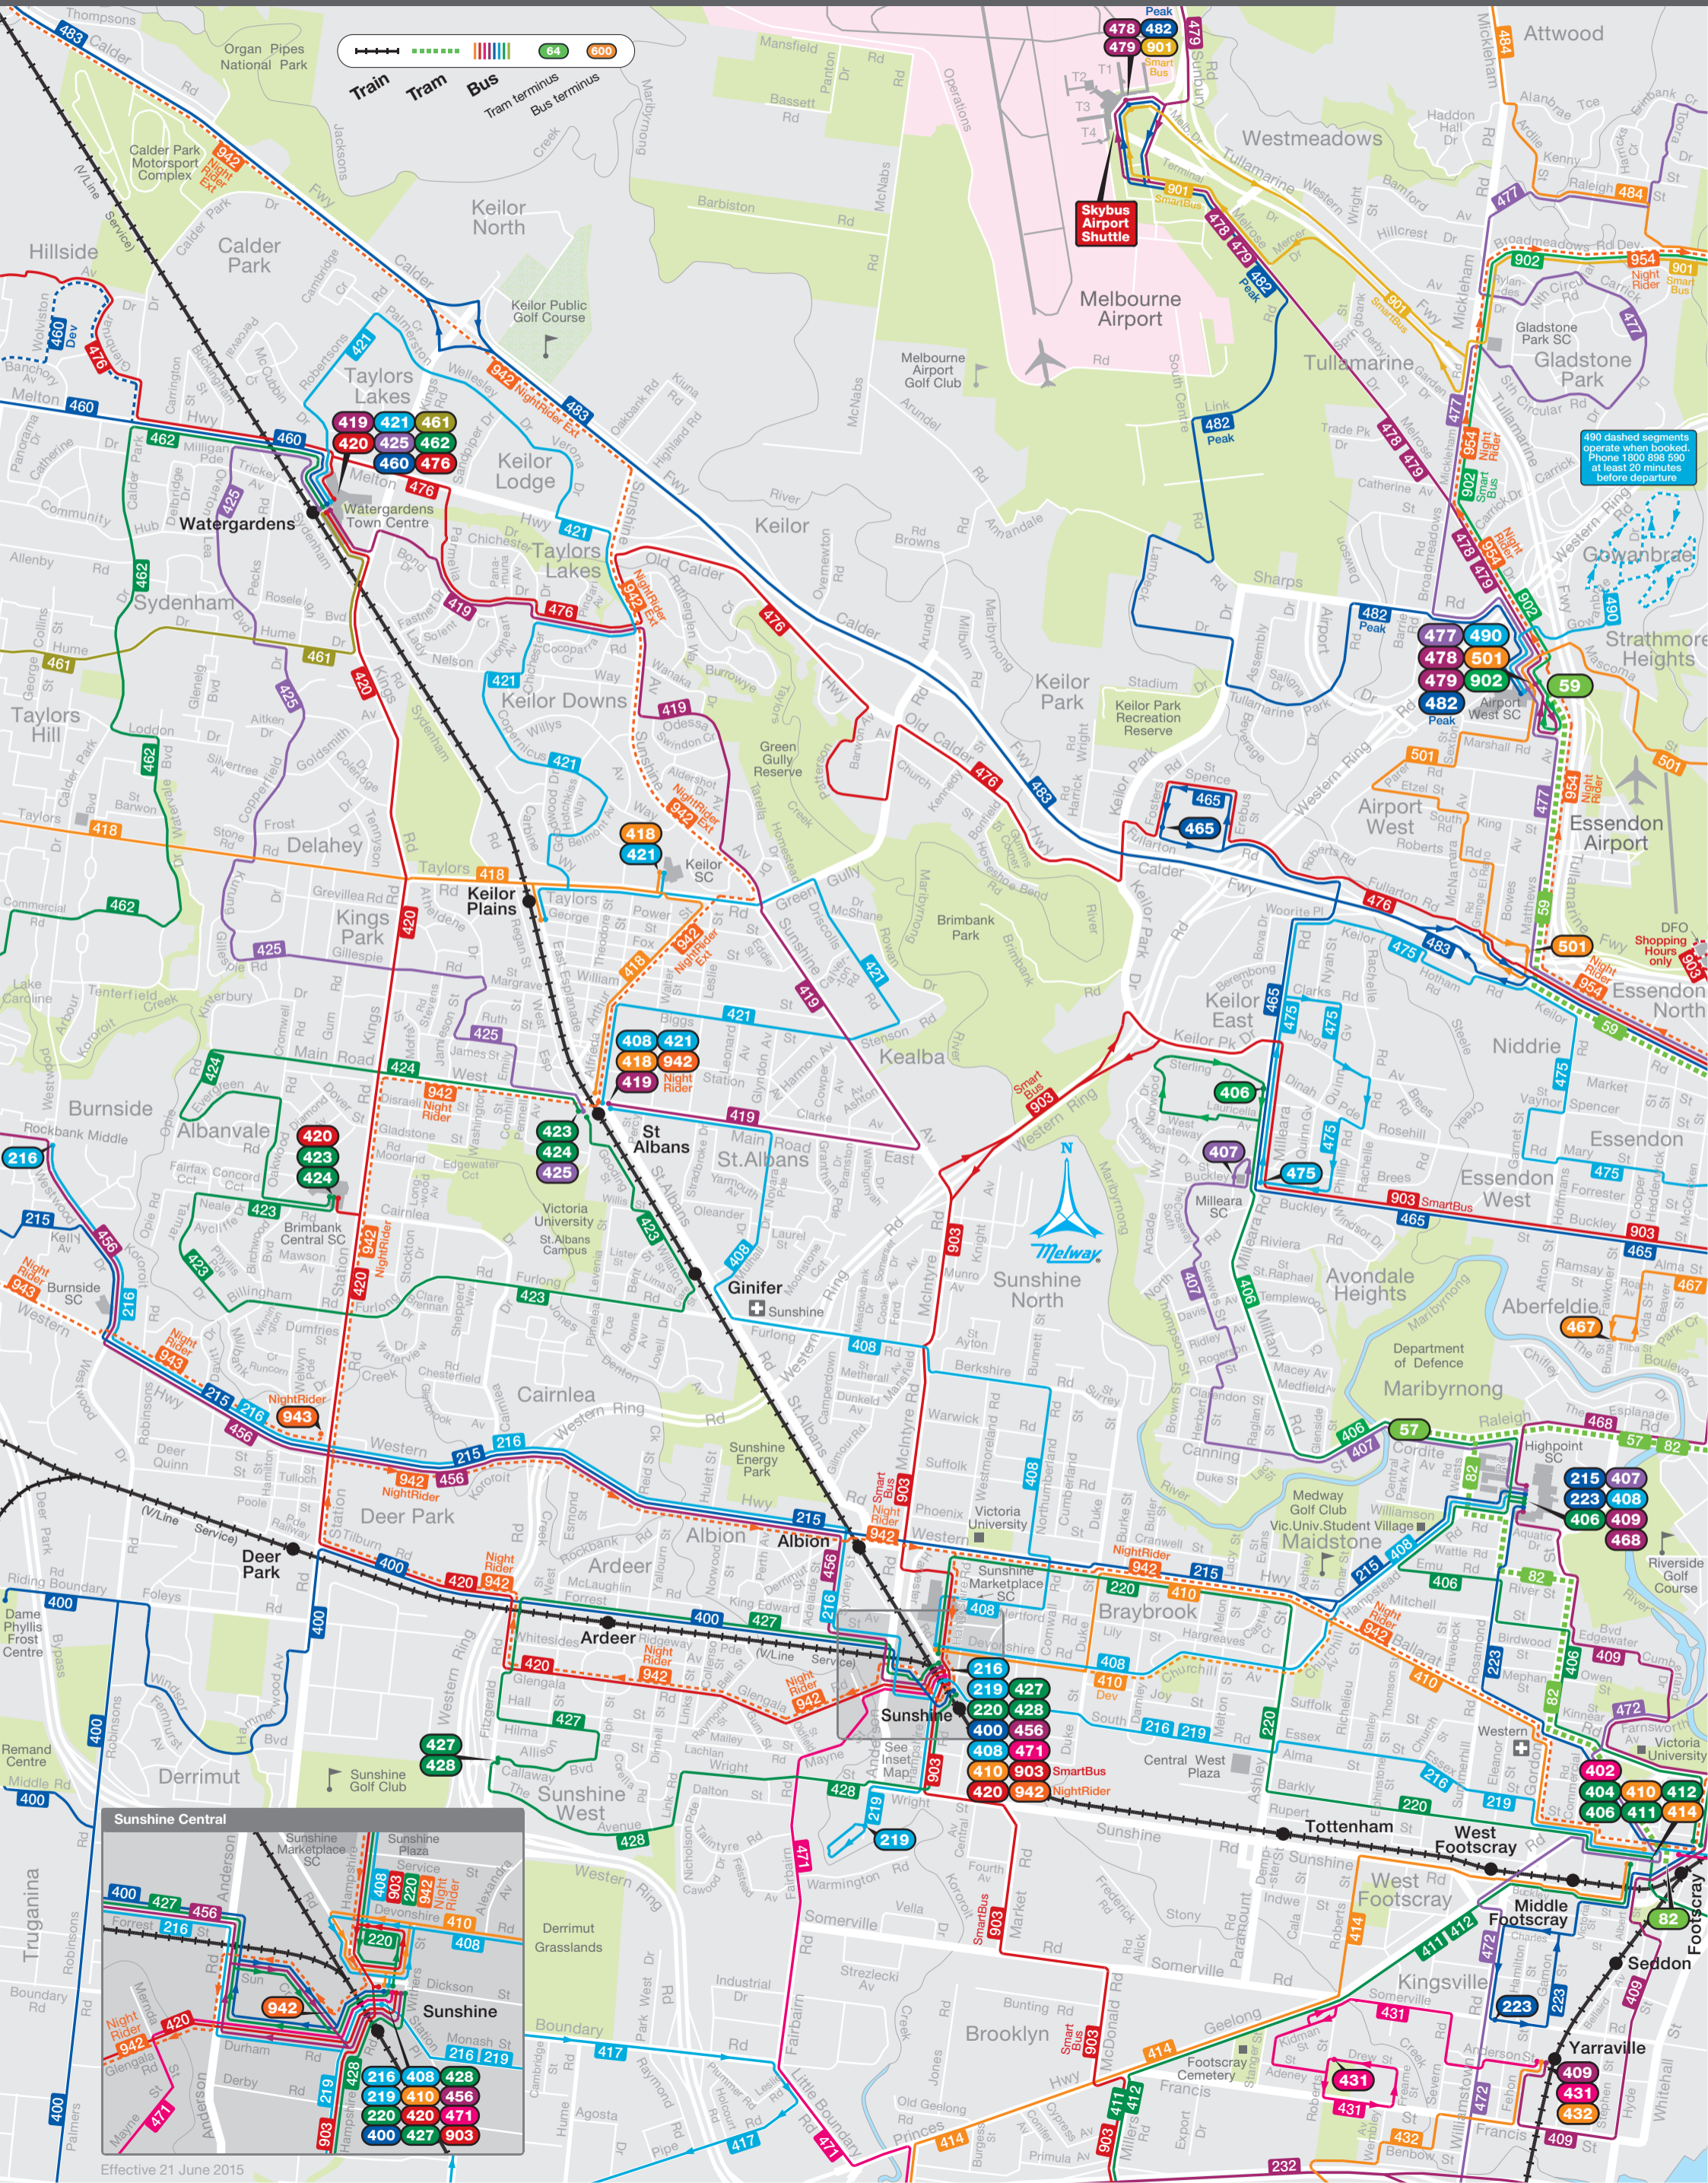

City of Brimbank

490 dashed segments operate when booked. Phone 1800 898 590 at least 20 minutes before departure

DFO Shopping Buses only

402 404 410 412 406 411 414

409 431 432