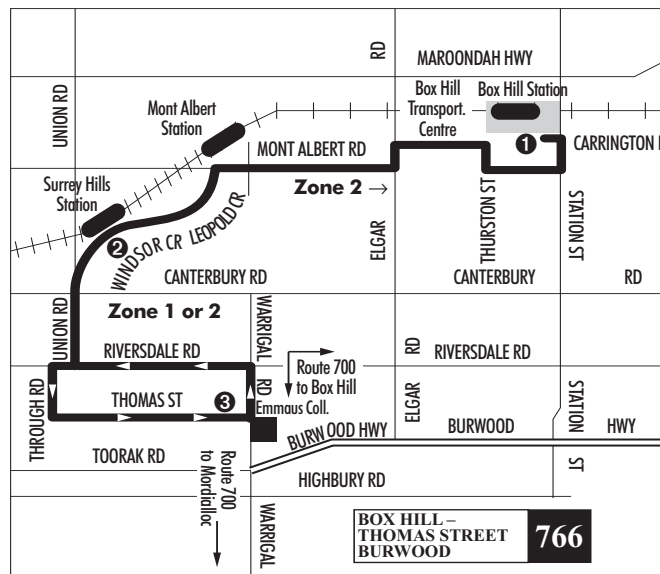

Route 766 Thomas Street, Burwood to Box Hill

Departs from the terminus in Thomas Street, Burwood and runs via Thomas Street, Warrigal Road, Riversdale Road, Union Road, Windsor Crescent, Leopold Crescent, Mont Albert Road, Elgar Road, Carrington Road and Station Street to the terminus at Box Hill Transport Centre.

Customers Please Note

- On Show Day, a normal Weekday service will operate.
- Times are subject to prevailing traffic conditions and may be altered without notice.
- Up-to-date information is available on our web page at www.venturabus.com.au. Click on "Latest News".

Times Marked:

- "LR" indicate bus used is a low floor bus, with ramps for wheelchair access, depending upon availability.

Time Points

1. 1 Box Hill – Box Hill Transport Centre.
2. 2 Surrey Hills – Surrey Hills Railway Station.
3. 3 Thomas Street, Burwood – Corner of Thomas Street and Warrigal Road.

Route 766 is a service operated by Ventura Bus Lines, 1037 Centre Road, South Oakleigh 3167 (☎ 9575 4800 Oakleigh Depot and ☎ 9764 2676 Knoxfield Depot). Met fares apply.

For additional information on train/tram and bus timetables please contact:

The Met Information Centre on 131 638
(or on T.T.Y. Facility 9619 2727 for persons with a speech/hearing impairment).

Information is also available via the Internet at www.venturabus.com.au or www.metlinkmelbourne.com.au

Since 1924
Ventura

BUS LINES

Registered Office
1037 Centre Road, South Oakleigh 3167
Phone: 9575 4800 Fax: 9570 5107

Internet Address:
www.venturabus.com.au

ROUTE 766

BOX HILL
to
**THOMAS STREET,
BURWOOD**

Box Hill Railway Station and Shops

Surrey Hills Railway Station

Thomas Street, Burwood

*Providing dependable, friendly bus services
whilst actively improving air quality*

**EFFECTIVE AS FROM
14th JUNE 2005**