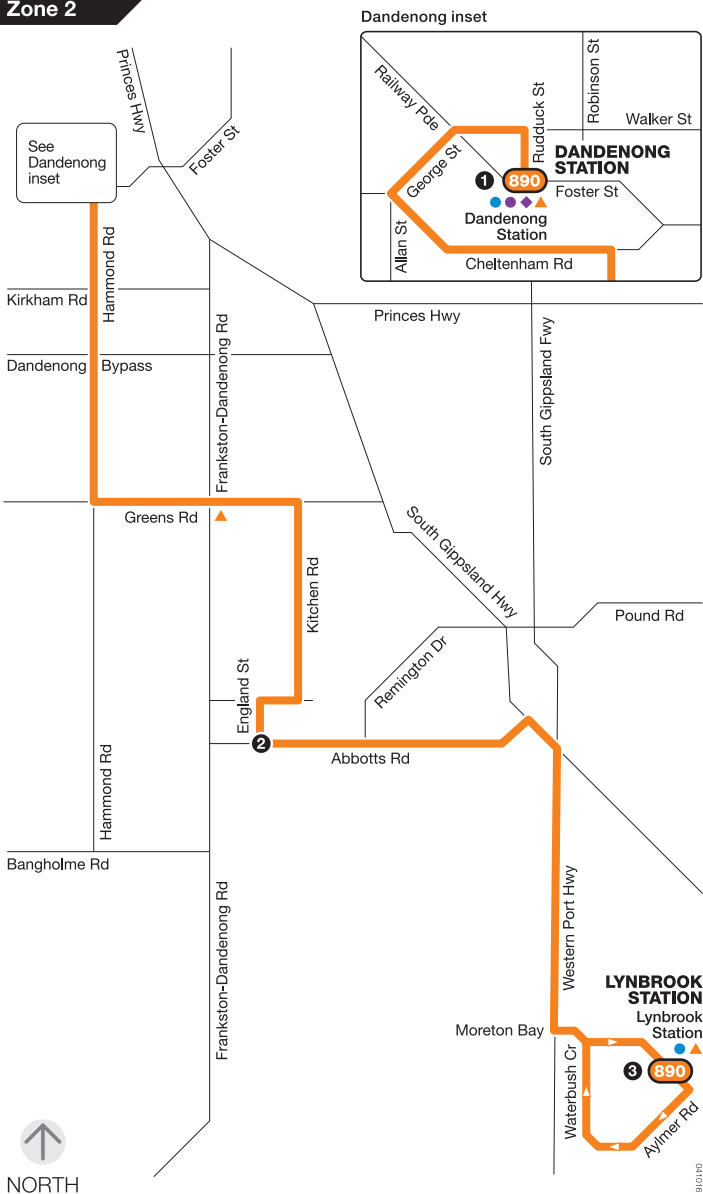

# Dandenong Station – Lynbrook Station

Route 890 via Dandenong South

Zone 2

910190

Ticketing zone

**Single zone**

- Connecting train
- Connecting V/Line train
- Connecting V/Line coach
- Connecting bus
- Major stop

For more information visit [ptv.vic.gov.au](http://ptv.vic.gov.au) or call 1800 800 007

MAP NOT TO SCALE

© Public Transport Victoria 2016