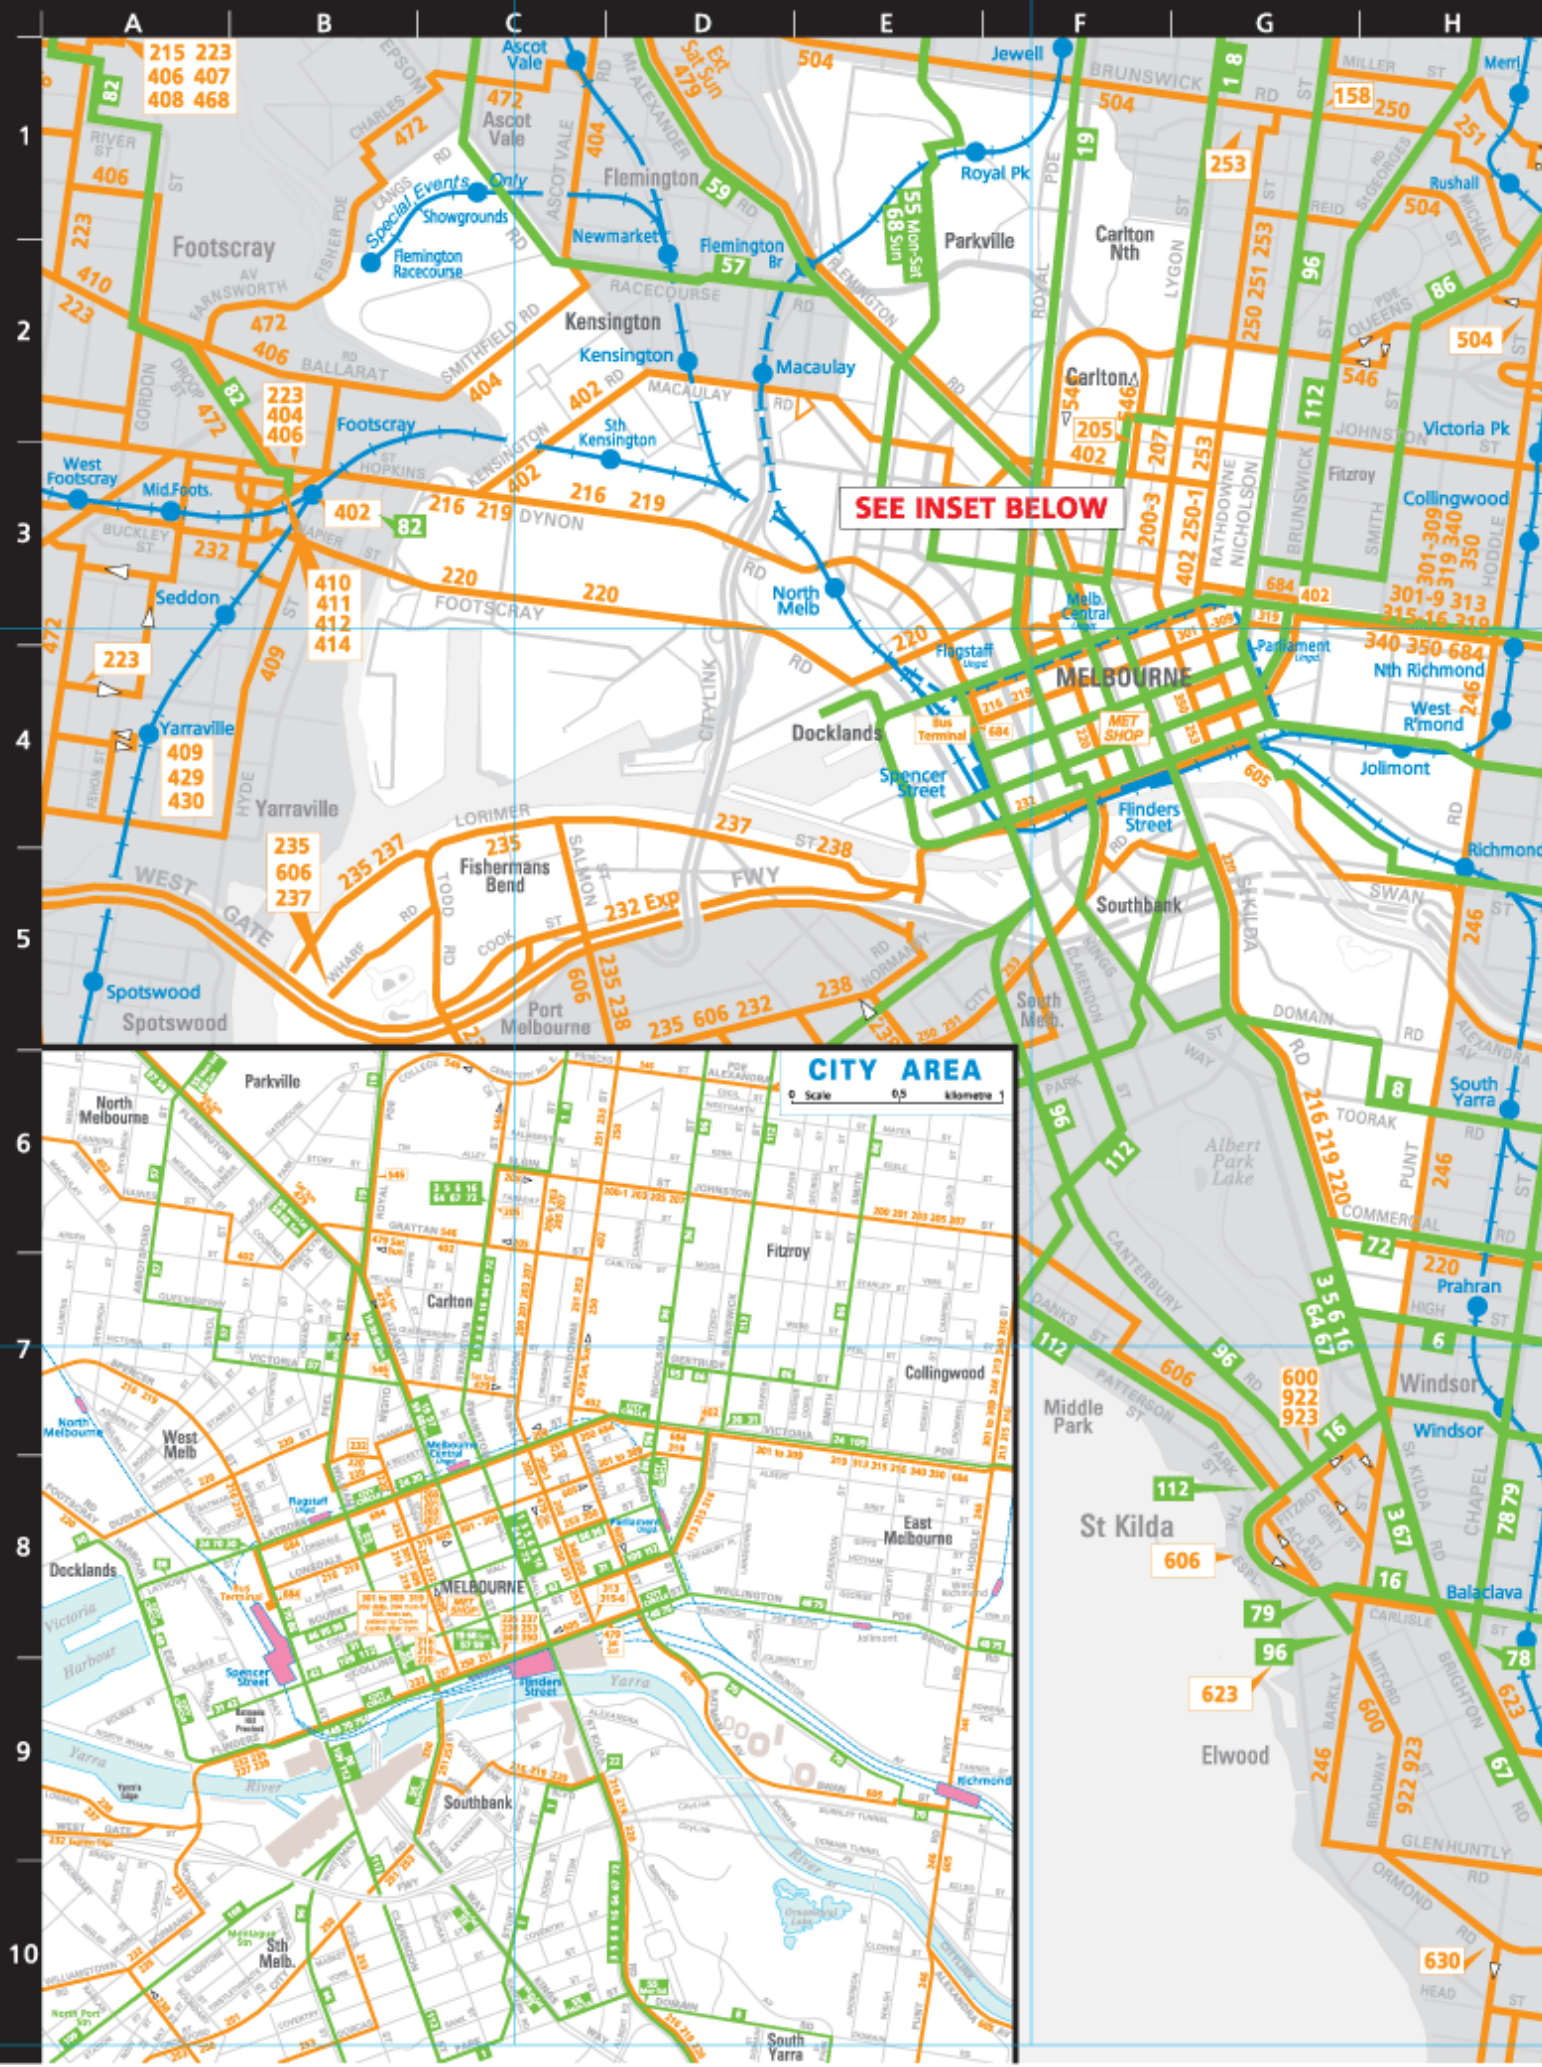

# City of Melbourne Transport Map

**SEE INSET BELOW**

## CITY AREA

0 Scale 650 meters 1